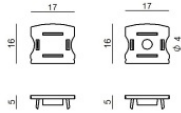

Closing cap
Material:ABS Plastic, colour:black.

Code
C-V400026