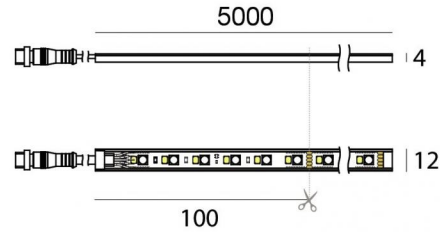

PU_C Plus RGBW

LED Strip | 600 topLED 96 W DC 24 V | 19.2 W/m
0 Lm/m | CRI >90 | RGBW - 3000

C0025VDI05019

Technical data	
Length	5000 mm
Minimum cut	100 mm
Type	LED Strip
Installation position	Wall lights - Ceiling
Installation environment	Outdoor
Light Source	LED
Circuit structure	topLED
Optics	Diffused
Light emission direction	downward
Nominal power	96 W DC
Power / m	19.2 W / m
Input voltage range	24V
CCT / Tone	RGBW - 3000 K
Colour rendering index	>90 Ra
C.C. / C.V.	CV
Safety class	3
IP	IP66
Glow wire test	650°
Direct mounting on normally flammable surfaces	Yes
CE	Yes
Driver included	No
Dimmable article	Yes
Directional	No
Tilting	No
Walk-over	No
Drive-over	No
Cable included	Yes
Cable length	5x 0.3 m
Resin potting	No
Type of light emission	Single emission
Length	5000 mm
Net weight	0.575 Kg
Electrostatic discharge protection	No
Surge protection	No

LED Strip | 600 topLED 96 W DC 24 V | 19.2 W/m | 0 Lm/m | CRI >90 | RGBW - 3000
C0025VDI05019

Single emission led strip for outdoor application. The RGBW - 3000 K LED light source with a diffused light distribution is composed of 600 topLEDs with CCT of RGB-W 3000 K and a CRI >90.

The device body is made of technopolymer and features a white finish; the diffuser is made of pu. The ingress protection degree is IP66; the total weight is of 0.575 kg. The power supply driver is not provided and is to be ordered separately.

The total absorbed power is 96 W. The power supply cable is included and features a 5x 0.3 m length.

The device features protection class III and can be wall lights or ceiling-mounted.

Compliant with the EN 60598-1 standard and its specific provisions.