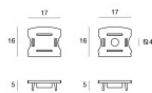

Closing cap
Material:plastic, colour:grey.

Code
C-V400025