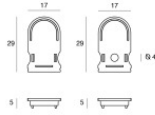

PU_C Plus RGBW

PU_C Plus RGBW | LED Strip | Accessories
C0025VDI05019

Closing cap
Material:plastic, colour:grey.

Code
C-V400033