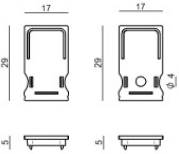

Closing cap
Material:ABS Plastic, colour:black.

Code
C-V400032