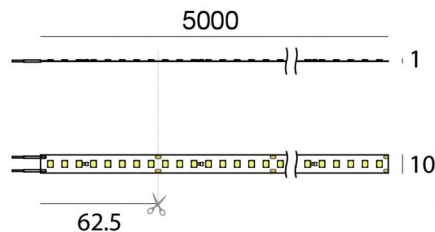

LED Strip | 640 topLED 33.5 W DC 24 V | 6.7 W/m
927.6 Lm/m | CRI >90

C0024MDI05000

Technical data

Length	5000 mm
Minimum cut	62.5 mm
Installation position	Wall lights - Ceiling
Installation environment	Indoor
Light Source	LED
Circuit structure	topLED
Optics	Diffused
Light emission direction	downward
Nominal power	33.5 W DC
Source lumens	4638 lm
Input voltage range	24V
CCT / Tone	2700 K
Colour rendering index	>90 Ra
C.C. / C.V.	CV
Safety class	3
IP	IP20
Glow wire test	650°
Direct mounting on normally flammable surfaces	Yes
CE	Yes
Driver included	No
Dimmable article	DALI - 1-10V
Directional	No
Tilting	No
Walk-over	No
Drive-over	No
Cable included	Yes
Cable length	0.3 m
Resin potting	No
Type of light emission	Single emission
Length	5000 mm
Net weight	0.09 Kg
Electrostatic discharge protection	No
Surge protection	No

 83333
Push and Simply Dim - DALI-2 Controller (1 - 4 art.)

 C-E400002
Push and Simply Dim - DALI-2 Controller (1 - 7 art.)

Cables Electrification

Max cable length 300 mm

LED Strip | 640 topLED 33.5 W DC 24 V | 6.7 W/m | 927.6 Lm/m | CRI >90
C0024MDI05000

Single emission led strip for indoor application. The super warm white LED light source with a diffused light distribution is composed of 640 topped LEDs with CCT of 2700 K and a CRI >90; the source luminous flux is 4638 lm, with a 138.4 lm/W nominal luminous efficacy.

The device body and features a white finish. The ingress protection degree is IP20; the total weight is of 0.09 kg. The power supply driver is not provided and is to be ordered separately.

The total absorbed power is 33.5 W. The power supply cable is included and features a 0.3 m length.