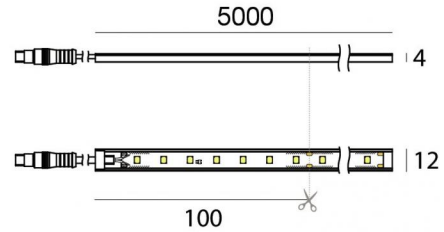

# PU\_C Plus 70 LEDs/m

LED Strip | 350 topLED 16 W DC 24 V | 3.2 W/m  
356.4 Lm/m | CRI >90  
**C0018WDI05019**

| Technical data                                 |                       |
|--|-----------------------|
| Length   | 5000 mm               |
| Minimum cut                                    | 100 mm                |
| Installation position                          | Wall lights - Ceiling |
| Installation environment                       | Outdoor               |
| Light Source                                   | LED                   |
| Circuit structure                              | topLED                |
| Optics   | Diffused              |
| Light emission direction                       | external              |
| Nominal power                                  | 16 W DC               |
| Source lumens                                  | 1782 lm               |
| Input voltage range                            | 24V                   |
| CCT / Tone                                     | 3000 K                |
| Colour rendering index                         | >90 Ra                |
| C.C. / C.V.                                    | CV                    |
| Safety class                                   | 3                     |
| IP   | IP66                  |
| Glow wire test                                 | 650°                  |
| Direct mounting on normally flammable surfaces | Yes                   |
| CE   | Yes                   |
| Driver included                                | No                    |
| Dimmable article                               | DALI - 1-10V          |
| Directional                                    | No                    |
| Tilting  | No                    |
| Walk-over                                      | No                    |
| Drive-over                                     | No                    |
| Cable included                                 | Yes                   |
| Cable length                                   | 1(M)x0.25m + 1(F)x1 m |
| Resin potting                                  | Yes                   |
| Type of light emission                         | Single emission       |
| Length   | 5000 mm               |
| Net weight                                     | 0.575 Kg              |
| Electrostatic discharge protection             | No                    |
| Surge protection                               | No                    |