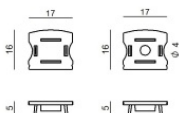

Closing cap
Material:ABS Plastic, colour:black.

Code
C-V400026