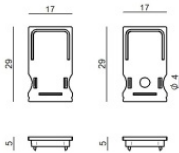

Closing cap
Material:plastic, colour:grey.

Code
C-V400031