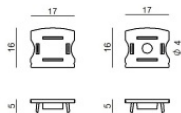

Closing cap
Material:ABS Plastic, colour:black.

Code
C-V400026