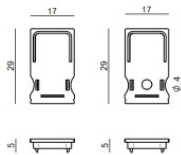

Closing cap
Material:plastic, colour:grey.

Code
C-V400031