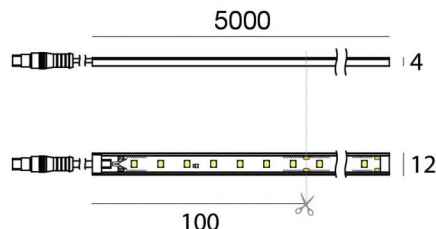

PU_C Plus 70 LEDs/m

LED Strip | 350 topLED 16 W DC 24 V | 3.2 W/m
406 Lm/m | CRI >90

C0018NDI05019

Technical data

Length	5000 mm
Minimum cut	100 mm
Installation position	Wall lights - Ceiling
Installation environment	Outdoor
Light Source	LED
Circuit structure	topLED
Optics	Diffused
Light emission direction	external
Nominal power	16 W DC
Source lumens	2030 lm
Input voltage range	24V
CCT / Tone	4000 K
Colour rendering index	>90 Ra
C.C. / C.V.	CV
Safety class	3
IP	IP66
Glow wire test	650°
Direct mounting on normally flammable surfaces	Yes
CE	Yes
Driver included	No
Dimmable article	DALI - 1-10V
Directional	No
Tilting	No
Walk-over	No
Drive-over	No
Cable included	Yes
Cable length	1(M)x0.25m + 1(F)x1 m
Resin potting	Yes
Type of light emission	Single emission
Length	5000 mm
Net weight	0.575 Kg
Electrostatic discharge protection	No
Surge protection	No

PU_C Plus 70 LEDs/m

LED Strip | 350 topLED 16 W DC 24 V | 3.2 W/m | 406 Lm/m | CRI >90
C0018NDI05019

Single emission led strip for outdoor application. The natural white LED light source with a diffused light distribution is composed of 350 topLED LEDs with CCT of 4000 K and a CRI >90; the source luminous flux is 2030 lm, with a 126.9 lm/W nominal luminous efficacy.

The device body is made of technopolymer and features a white finish; the diffuser is made of pu. The ingress protection degree is IP66; the total weight is of 0.575 kg. The power supply driver is not provided and is to be ordered separately.

The total absorbed power is 16 W. The power supply cable is included and features a 1(M)x0.25m + 1(F)x1 m length.

The device features protection class III and can be wall lights or ceiling-mounted.

Compliant with the EN 60598-1 standard and its specific provisions.