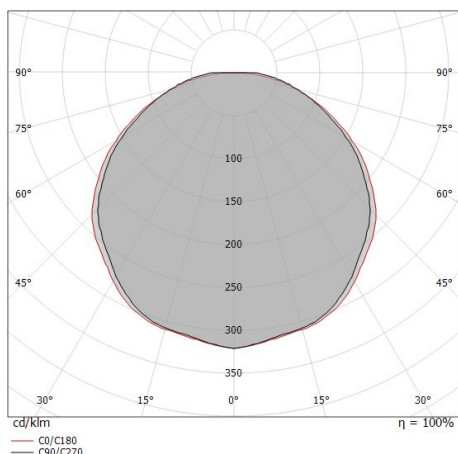

Energy efficiency class

This product contains a light source of energy efficiency class F.

Illuminotechnical Features

| | |
|--|----------------|
| Light Output Ratio (LOR) | 82 % |
| Source lumens | 4010 lm |
| Delivered lumens | 3314 lm |
| Consumption | 36 W |
| Luminaire efficacy | 92 lm/W |
| Colour temperature | 3000 K |
| Standard Deviation of Colour Matching | 3 Step MacAdam |
| Standard Operating Ambient Temperature | -20 / +55°C |

UGR

| | |
|-------------------|----------|
| UGR axial | 28.1 |
| UGR transversal | 27.9 |
| X=4H Y=8H | S=0.25H |
| Reflection factor | 70/50/20 |

OPTICAL

| | |
|-----------------------------|-------------|
| C0/C180 optics | 117° |
| Light distribution symmetry | Symmetrical |

| Distance [m] | Cone diameter [m] | Illuminance [lx] |
|--------------|-------------------|---|
| 0.5 | 1.62 1.71 | E(0°) 4255 E(C90) 58.3° 309 E(C0) 59.7° 274 |
| 1.0 | 3.24 3.42 | E(0°) 1064 E(C90) 58.3° 77 E(C0) 59.7° 69 |
| 1.5 | 4.86 5.13 | E(0°) 473 E(C90) 58.3° 34 E(C0) 59.7° 30 |
| 2.0 | 6.48 6.85 | E(0°) 266 E(C90) 58.3° 19 E(C0) 59.7° 17 |
| 2.5 | 8.10 8.56 | E(0°) 170 E(C90) 58.3° 12 E(C0) 59.7° 11 |
| 3.0 | 9.71 10.27 | E(0°) 118 E(C90) 58.3° 9 E(C0) 59.7° 8 |