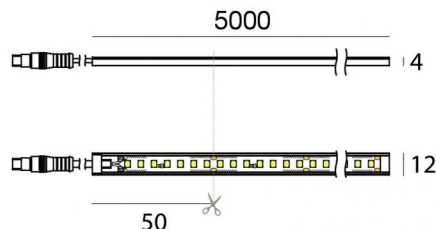

PU_C Plus 140 LEDs/m

LED Strip | 700 topLED 36 W DC 24 V | 7.2 W/m
802 Lm/m | CRI >90

C00124WHWDI

Technical data

| | |
|--|-----------------------|
| Length | 5000 mm |
| Minimum cut | 50 mm |
| Type | LED Strip |
| Installation position | Wall lights - Ceiling |
| Installation environment | Outdoor |
| Light Source | LED |
| Circuit structure | topLED |
| Optics | Diffused |
| Light emission direction | downward |
| Nominal power | 36 W DC |
| Power / m | 7.2 W / m |
| Source lumens | 4010 lm |
| Source lumens / m | 802 lm / m |
| Input voltage range | 24V |
| CCT / Tone | 3000 K |
| Colour rendering index | >90 Ra |
| C.C. / C.V. | CV |
| Safety class | 3 |
| IP | IP66 |
| Glow wire test | 650° |
| Direct mounting on normally flammable surfaces | Yes |
| CE | Yes |
| Driver included | No |
| Dimmable article | DALI - 1-10V |
| Directional | No |
| Tilting | No |
| Walk-over | No |
| Drive-over | No |
| Cable included | Yes |
| Cable length | 1(M)x0.25m + 1(F)x1 m |
| Resin potting | Yes |
| Type of light emission | Single emission |
| Length | 5000 mm |
| Net weight | 0.575 Kg |
| Electrostatic discharge protection | No |
| Surge protection | No |

PU_C Plus 140 LEDs/m

LED Strip | 700 topLED 36 W DC 24 V | 7.2 W/m | 802 Lm/m | CRI >90 | Base C00124WHWDI

Single emission led strip for outdoor application. The warm white LED light source with a diffused light distribution is composed of 700 topLED LEDs with CCT of 3000 K and a CRI >90; the source luminous flux is 4010 lm, with a 111.4 lm/W nominal luminous efficacy.

The total absorbed power is 36 W. The power supply cable is included and features a 1(M)x0.25m + 1(F)x1 m length.

The device features protection class III and can be wall lights or ceiling-mounted.

Compliant with the EN 60598-1 standard and its specific provisions.