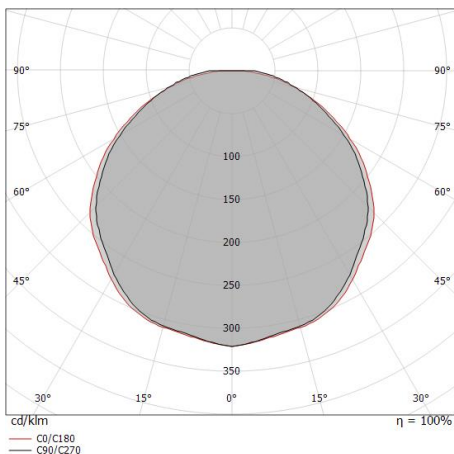

# PU\_C Plus 140 LEDs/m

LED Strip | 700 topLED 36 W DC 24 V | 7.2 W/m  
913.6 Lm/m | CRI >90

**C00124WHNDI**

Technical data	
Length	5000 mm
Minimum cut	50 mm
Type	LED Strip
Installation position	Wall lights - Ceiling
Installation environment	Outdoor
Light Source	LED
Circuit structure	topLED
Optics	Diffused
Light emission direction	downward
Nominal power	36 W DC
Power / m	7.2 W / m
Source lumens	4568 lm
Source lumens / m	913.6 lm / m
Input voltage range	24V
CCT / Tone	4000 K
Colour rendering index	>90 Ra
C.C. / C.V.	CV
Safety class	3
IP	IP66
Glow wire test	650°
Direct mounting on normally flammable surfaces	Yes
CE	Yes
Driver included	No
Dimmable article	DALI - 1-10V
Directional	No
Tilting	No
Walk-over	No
Drive-over	No
Cable included	Yes
Cable length	1(M)x0.25m + 1(F)x1 m
Resin potting	Yes
Type of light emission	Single emission
Length	5000 mm
Net weight	0.575 Kg
Electrostatic discharge protection	No
Surge protection	No

## Illuminotechnical Features

Light Output Ratio (LOR)	75 %
Source lumens	4568 lm
Delivered lumens	3458 lm
Consumption	36 W
Luminaire efficacy	96 lm/W
Colour temperature	4000 K
Standard Deviation of Colour Matching	3 Step MacAdam
Standard Operating Ambient Temperature	-20 / +55°C

## UGR

UGR axial	28.3
UGR transversal	28
X=4H   Y=8H	S=0.25H
Reflection factor	70/50/20

## OPTICAL

C0/C180 optics	117°
Light distribution symmetry	Symmetrical

Distance [m]	Cone diameter [m]	illuminance [lx]
0.5	1.62 1.71	E(0°) 4439 E(C90) 58.3° 323 E(C0) 59.7° 286
1.0	3.24 3.42	E(0°) 1110 E(C90) 58.3° 81 E(C0) 59.7° 72
1.5	4.86 5.13	E(0°) 493 E(C90) 58.3° 36 E(C0) 59.7° 32
2.0	6.48 6.85	E(0°) 277 E(C90) 58.3° 20 E(C0) 59.7° 18
2.5	8.10 8.56	E(0°) 178 E(C90) 58.3° 13 E(C0) 59.7° 11
3.0	9.71 10.27	E(0°) 123 E(C90) 58.3° 9 E(C0) 59.7° 8