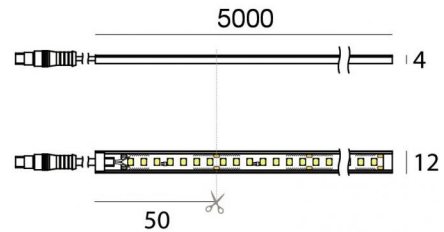

# PU\_C Plus 140 LEDs/m

LED Strip | 700 topLED 36 W DC 24 V | 7.2 W/m  
913.6 Lm/m | CRI >90

**C00124WHNDI**

Technical data	
Length	5000 mm
Minimum cut	50 mm
Type	LED Strip
Installation position	Wall lights - Ceiling
Installation environment	Outdoor
Light Source	LED
Circuit structure	topLED
Optics	Diffused
Light emission direction	downward
Nominal power	36 W DC
Power / m	7.2 W / m
Source lumens	4568 lm
Source lumens / m	913.6 lm / m
Input voltage range	24V
CCT / Tone	4000 K
Colour rendering index	>90 Ra
C.C. / C.V.	CV
Safety class	3
IP	IP66
Glow wire test	650°
Direct mounting on normally flammable surfaces	Yes
CE	Yes
Driver included	No
Dimmable article	DALI - 1-10V
Directional	No
Tilting	No
Walk-over	No
Drive-over	No
Cable included	Yes
Cable length	1(M)x0.25m + 1(F)x1 m
Resin potting	Yes
Type of light emission	Single emission
Length	5000 mm
Net weight	0.575 Kg
Electrostatic discharge protection	No
Surge protection	No

# PU\_C Plus 140 LEDs/m

LED Strip | 700 topLED 36 W DC 24 V | 7.2 W/m | 913.6 Lm/m | CRI >90 | Base  
**C00124WHNDI**

Single emission led strip for outdoor application. The natural white LED light source with a diffused light distribution is composed of 700 topLED LEDs with CCT of 4000 K and a CRI >90; the source luminous flux is 4568 lm, with a 126.9 lm/W nominal luminous efficacy.

The total absorbed power is 36 W. The power supply cable is included and features a 1(M)x0.25m + 1(F)x1 m length.

The device features protection class III and can be wall lights or ceiling-mounted.

Compliant with the EN 60598-1 standard and its specific provisions.