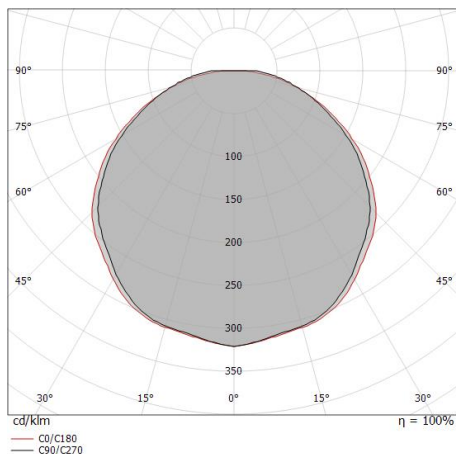

# PU\_C Plus 140 LEDs/m

LED Strip | 700 topLED 36 W DC 24 V | 7.2 W/m  
756 Lm/m | CRI >90

**C00124WHMDI**

Technical data	
Length	5000 mm
Minimum cut	50 mm
Type	LED Strip
Installation position	Wall lights - Ceiling
Installation environment	Outdoor
Light Source	LED
Circuit structure	topLED
Optics	Diffused
Light emission direction	downward
Nominal power	36 W DC
Power / m	7.2 W / m
Source lumens	3780 lm
Source lumens / m	756 lm / m
Input voltage range	24V
CCT / Tone	2700 K
Colour rendering index	>90 Ra
C.C. / C.V.	CV
Safety class	3
IP	IP66
Glow wire test	650°
Direct mounting on normally flammable surfaces	Yes
CE	Yes
Driver included	No
Dimmable article	DALI - 1-10V
Directional	No
Tilting	No
Walk-over	No
Drive-over	No
Cable included	Yes
Cable length	1(M)x0.25m + 1(F)x1 m
Resin potting	Yes
Type of light emission	Single emission
Length	5000 mm
Net weight	0.575 Kg
Electrostatic discharge protection	No
Surge protection	No

# PU\_C Plus 140 LEDs/m

LED Strip | 700 topLED 36 W DC 24 V | 7.2 W/m | 756 Lm/m | CRI >90 | Base C00124WHMDI

Single emission led strip for outdoor application. The super warm white LED light source with a diffused light distribution is composed of 700 topped LEDs with CCT of 2700 K and a CRI >90; the source luminous flux is 3780 lm, with a 105.0 lm/W nominal luminous efficacy.

Distance [m]	Cone diameter [m]	illuminance [lx]
0.5	1.62 1.71	E(0°) 3903 E(C90) 284 E(C0) 252
1.0	3.24 3.42	E(0°) 976 E(C90) 71 E(C0) 63
1.5	4.86 5.13	E(0°) 434 E(C90) 32 E(C0) 28
2.0	6.48 6.85	E(0°) 244 E(C90) 18 E(C0) 16
2.5	8.10 8.56	E(0°) 156 E(C90) 11 E(C0) 10
3.0	9.71 10.27	E(0°) 108 E(C90) 8 E(C0) 7