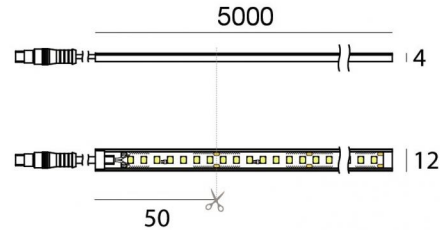

# PU\_C Plus 140 LEDs/m

LED Strip | 700 topLED 36 W DC 24 V | 7.2 W/m  
756 Lm/m | CRI >90

**C00124WHMDI**

Technical data	
Length	5000 mm
Minimum cut	50 mm
Type	LED Strip
Installation position	Wall lights - Ceiling
Installation environment	Outdoor
Light Source	LED
Circuit structure	topLED
Optics	Diffused
Light emission direction	downward
Nominal power	36 W DC
Power / m	7.2 W / m
Source lumens	3780 lm
Source lumens / m	756 lm / m
Input voltage range	24V
CCT / Tone	2700 K
Colour rendering index	>90 Ra
C.C. / C.V.	CV
Safety class	3
IP	IP66
Glow wire test	650°
Direct mounting on normally flammable surfaces	Yes
CE	Yes
Driver included	No
Dimmable article	DALI - 1-10V
Directional	No
Tilting	No
Walk-over	No
Drive-over	No
Cable included	Yes
Cable length	1(M)x0.25m + 1(F)x1 m
Resin potting	Yes
Type of light emission	Single emission
Length	5000 mm
Net weight	0.575 Kg
Electrostatic discharge protection	No
Surge protection	No

# PU\_C Plus 140 LEDs/m

LED Strip | 700 topLED 36 W DC 24 V | 7.2 W/m | 756 Lm/m | CRI >90 | Base C00124WHMDI

Single emission led strip for outdoor application. The super warm white LED light source with a diffused light distribution is composed of 700 topped LEDs with CCT of 2700 K and a CRI >90; the source luminous flux is 3780 lm, with a 105.0 lm/W nominal luminous efficacy.

The total absorbed power is 36 W. The power supply cable is included and features a 1(M)x0.25m + 1(F)x1 m length.

The device features protection class III and can be wall lights or ceiling-mounted.

Compliant with the EN 60598-1 standard and its specific provisions.