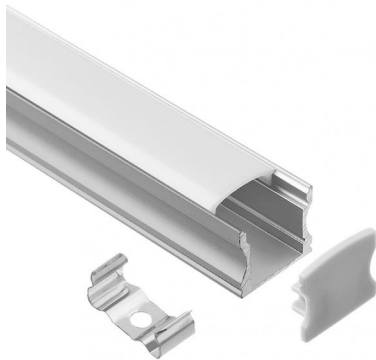

Modular  
C-K100026

Technical data	
Type	Profiles
Installation position	Wall lights - Ceiling
Installation environment	Indoor
Glow wire test	No
Direct mounting on normally flammable surfaces	Yes
CE	Yes
Dimmable article	No
Directional	No
Tilting	No
Walk-over	No
Drive-over	No
Cable included	No
Resin potting	No
Modularity	Modular

Finishing casing	
Material	Aluminium
Colour	Aluminium
Processing	Anodisation

Modular  
C-K100026

	<p>Anti-glare                      Anti-glare Type: eyelid.                      Material:Aluminium 6060, colour:Anodised Aluminum, processing:20 µm anodizing.</p>	<p><b>Finish</b>  </p>	<p><b>Code</b>                      98778</p>	
		<p>Bracket - Mounting bracket                      L=19mm, H=8mm, D=9mm.                      Material:Iron, colour:zinc, processing:Washing.</p>	<p><b>Code</b>                      98944</p>	
		<p>Diffuser</p>	<p><b>Code</b>                      98941</p>	
		<p>Diffuser</p>	<p><b>Code</b>                      98942</p>	
		<p>Diffuser - Opaline Diffuser</p>	<p><b>Code</b>                      98943</p>	
		<p>Diffuser                      Material:PC, colour:black.</p>	<p><b>Finish</b>  </p>	<p><b>Code</b>                      83132</p>