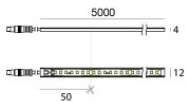

PU_C Plus 140 LEDs/m

Code
C00124WH - C00125WH - C00915WH -
C00916WH - C0019MDI05019 -
C0019NDI05019 - C0019WDI05019 -
C0026MDI05019 - C0026NDI05019 -
C0026WDI05019