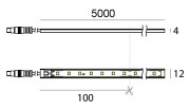

PU_C Plus 70 LEDs/m

Code
C00122WH - C00123WH -
C0018MDI05019 - C0018NDI05019 -
C0018WDI05019 - C0025MDI05019 -
C0025NDI05019 - C0025WDI05019