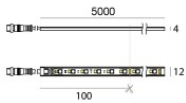

PU_C Plus RGBW

Code
C00466WHVDI - C0025VDI05019