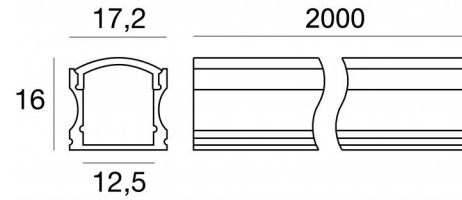

Modular  
C-K100026

Technical data	
Type	Profiles
Installation position	Wall lights - Ceiling
Installation environment	Indoor
Glow wire test	No
Direct mounting on normally flammable surfaces	Yes
CE	Yes
Dimmable article	No
Directional	No
Tilting	No
Walk-over	No
Drive-over	No
Cable included	No
Resin potting	No
Modularity	Modular