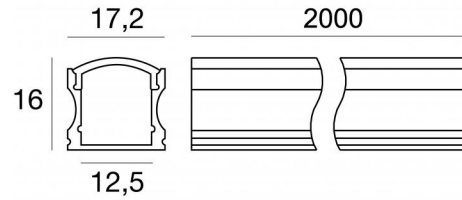

Modular  
C-K100026

Technical data	
Type	Profiles
Installation position	Wall lights - Ceiling
Installation environment	Indoor
Glow wire test	No
Direct mounting on normally flammable surfaces	Yes
CE	Yes
Dimmable article	No
Directional	No
Tilting	No
Walk-over	No
Drive-over	No
Cable included	No
Resin potting	No
Modularity	Modular