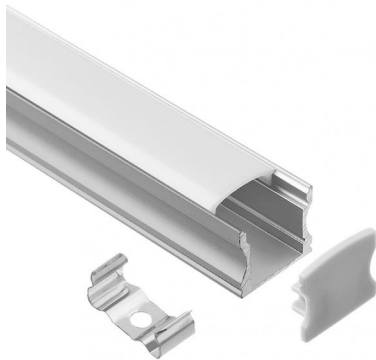

Modular  
C-K100026

Technical data	
Type	Profiles
Installation position	Wall lights - Ceiling
Installation environment	Indoor
Glow wire test	No
Direct mounting on normally flammable surfaces	Yes
CE	Yes
Dimmable article	No
Directional	No
Tilting	No
Walk-over	No
Drive-over	No
Cable included	No
Resin potting	No
Modularity	Modular

Finishing casing	
Material	Aluminium
Colour	Aluminium
Processing	Anodisation

Modular  
C-K100026