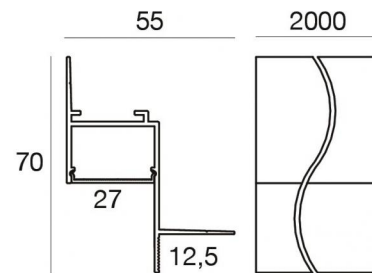

# Tabulo\_35/14

Modular  
C-K100025

Technical data	
Type	Profiles
Installation position	Wall lights - Ceiling
Installation environment	Indoor
Glow wire test	No
Direct mounting on normally flammable surfaces	Yes
CE	Yes
Dimmable article	No
Directional	No
Tilting	No
Walk-over	No
Drive-over	No
Cable included	No
Resin potting	No
Modularity	Modular