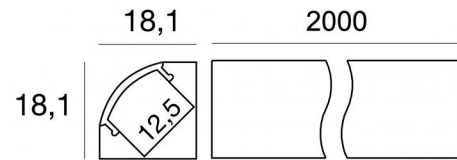

Modular  
C-K100020

Technical data	
Type	Profiles
Installation position	Wall lights - Ceiling
Installation environment	Indoor
Glow wire test	No
Direct mounting on normally flammable surfaces	Yes
CE	Yes
Dimmable article	No
Directional	No
Tilting	No
Walk-over	No
Drive-over	No
Cable included	No
Resin potting	No
Modularity	Modular