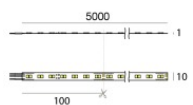

Ribbon Plus Dynamic White

Code

C00418WHDDI - C0027DDI05000