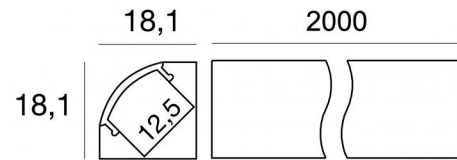

Modular
C-K100020

Technical data	
Type	Profiles
Installation position	Wall lights - Ceiling
Installation environment	Indoor
Glow wire test	No
Direct mounting on normally flammable surfaces	Yes
CE	Yes
Dimmable article	No
Directional	No
Tilting	No
Walk-over	No
Drive-over	No
Cable included	No
Resin potting	No
Modularity	Modular