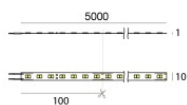

Ribbon Plus WT

Code
C00419WHSDI - C0027SDI05000