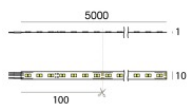

Modular
C-K100019

Components

Ribbon Plus Dynamic White

Code
C00418WHDDI - C0027DDI05000