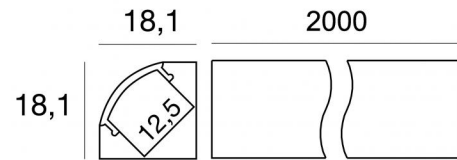

Modular  
C-K100019

Technical data	
Type	Profiles
Installation position	Wall lights - Ceiling
Installation environment	Indoor
Glow wire test	No
Direct mounting on normally flammable surfaces	Yes
CE	Yes
Dimmable article	No
Directional	No
Tilting	No
Walk-over	No
Drive-over	No
Cable included	No
Resin potting	No
Modularity	Modular