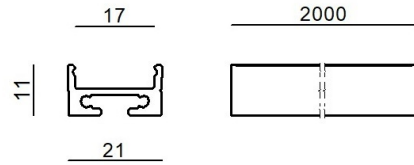

Modular
C-K100018

Technical data	
Installation position	Wall lights - Ceiling
Installation environment	Indoor
Glow wire test	No
Direct mounting on normally flammable surfaces	Yes
CE	Yes
Dimmable article	No
Directional	No
Tilting	No
Walk-over	No
Drive-over	No
Cable included	No
Resin potting	No
Modularity	Modular