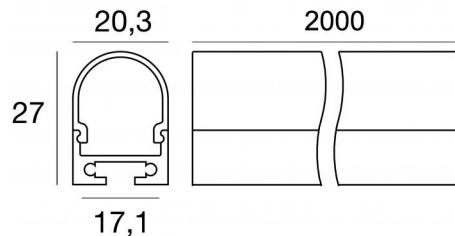

Modular
C-K100018

Technical data	
Type	Profiles
Installation position	Wall lights - Ceiling
Installation environment	Indoor
Glow wire test	No
Direct mounting on normally flammable surfaces	Yes
CE	Yes
Dimmable article	No
Directional	No
Tilting	No
Walk-over	No
Drive-over	No
Cable included	No
Resin potting	No
Modularity	Modular

Finishing casing	
Material	Aluminium
Colour	Anodised Black
Processing	Anodisation

Modular
C-K100018

Components

		<p>Dropper RGB 60 LEDs/m - LED Strip topLED 72 W DC 24 V 14.4 W/m</p>	<p>Code <u>98025</u></p>
		<p>Ribbon Basic 60 LEDs/m - LED Strip topLED 24 W DC 24 V 4.8 W/m 570.2 Lm/m</p>	<p>Code <u>98012</u></p>
		<p>Ribbon Basic 60 LEDs/m - LED Strip topLED 24 W DC 24 V 4.8 W/m 540 Lm/m</p>	<p>Code <u>98011</u></p>
		<p>Ribbon 120 LEDs/m - LED Strip topLED 60 W DC 24 V 12 W/m 1367.8 Lm/m</p>	<p>Code <u>98077</u></p>
		<p>Ribbon 120 LEDs/m - LED Strip topLED 60 W DC 24 V 12 W/m 1236 Lm/m</p>	<p>Code <u>98078</u></p>
		<p>Ribbon RGB 60 LEDs/m - LED Strip topLED 72 W DC 24 V 14.4 W/m</p>	<p>Code <u>98017</u></p>
		<p>Ribbon 240 LEDs/m</p>	<p>Code <u>98083</u></p>
		<p>Ribbon 240 LEDs/m - LED Strip topLED 96 W DC 24 V 19.2 W/m 1537.8 Lm/m</p>	<p>Code <u>98084</u></p>

Bracket
 L=9mm, H=8.8mm, D=21.8mm.
 Material:Iron, colour:translucent, processing:Washing.

Code
98931

Closing cap
 Material:PC, colour:black.

Code
83139

Diffuser
 Material:PC, colour:black.

Finish	Code
Black	83138