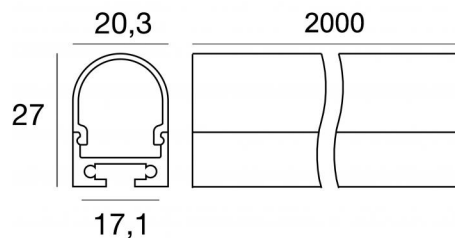

Modular
C-K100017

Technical data	
Type	Profiles
Installation position	Wall lights - Ceiling
Installation environment	Indoor
Glow wire test	No
Direct mounting on normally flammable surfaces	Yes
CE	Yes
Dimmable article	No
Directional	No
Tilting	No
Walk-over	No
Drive-over	No
Cable included	No
Resin potting	No
Modularity	Modular

Finishing casing	
Material	Aluminium
Colour	Anodised Aluminum
Processing	Anodisation

Modular
C-K100017

Components

		<p>Dropper RGB 60 LEDs/m - LED Strip topLED 72 W DC 24 V 14.4 W/m</p>	<p>Code <u>98025</u></p>
		<p>Ribbon Basic 60 LEDs/m - LED Strip topLED 24 W DC 24 V 4.8 W/m 570.2 Lm/m</p>	<p>Code <u>98012</u></p>
		<p>Ribbon Basic 60 LEDs/m - LED Strip topLED 24 W DC 24 V 4.8 W/m 540 Lm/m</p>	<p>Code <u>98011</u></p>
		<p>Ribbon 120 LEDs/m - LED Strip topLED 60 W DC 24 V 12 W/m 1367.8 Lm/m</p>	<p>Code <u>98077</u></p>
		<p>Ribbon 120 LEDs/m - LED Strip topLED 60 W DC 24 V 12 W/m 1236 Lm/m</p>	<p>Code <u>98078</u></p>
		<p>Ribbon RGB 60 LEDs/m - LED Strip topLED 72 W DC 24 V 14.4 W/m</p>	<p>Code <u>98017</u></p>
		<p>Ribbon 240 LEDs/m</p>	<p>Code <u>98083</u></p>
		<p>Ribbon 240 LEDs/m - LED Strip topLED 96 W DC 24 V 19.2 W/m 1537.8 Lm/m</p>	<p>Code <u>98084</u></p>