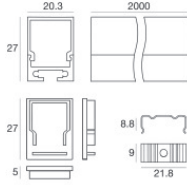

Modular
C-K100017

Technical data	
Type	Profiles
Installation position	Wall lights - Ceiling
Installation environment	Indoor
Glow wire test	No
Direct mounting on normally flammable surfaces	Yes
CE	Yes
Dimmable article	No
Directional	No
Tilting	No
Walk-over	No
Drive-over	No
Cable included	No
Resin potting	No
Modularity	Modular

Finishing casing	
Material	Aluminium
Colour	Anodised Aluminum
Processing	Anodisation

Modular
C-K100017

Components

		<p>Dropper RGB 60 LEDs/m - LED Strip topLED 72 W DC 24 V 14.4 W/m</p>	<p>Code <u>98025</u></p>
		<p>Ribbon Basic 60 LEDs/m - LED Strip topLED 24 W DC 24 V 4.8 W/m 570.2 Lm/m</p>	<p>Code <u>98012</u></p>
		<p>Ribbon Basic 60 LEDs/m - LED Strip topLED 24 W DC 24 V 4.8 W/m 540 Lm/m</p>	<p>Code <u>98011</u></p>
		<p>Ribbon 120 LEDs/m - LED Strip topLED 60 W DC 24 V 12 W/m 1367.8 Lm/m</p>	<p>Code <u>98077</u></p>
		<p>Ribbon 120 LEDs/m - LED Strip topLED 60 W DC 24 V 12 W/m 1236 Lm/m</p>	<p>Code <u>98078</u></p>
		<p>Ribbon RGB 60 LEDs/m - LED Strip topLED 72 W DC 24 V 14.4 W/m</p>	<p>Code <u>98017</u></p>
		<p>Ribbon 240 LEDs/m</p>	<p>Code <u>98083</u></p>
		<p>Ribbon 240 LEDs/m - LED Strip topLED 96 W DC 24 V 19.2 W/m 1537.8 Lm/m</p>	<p>Code <u>98084</u></p>

Bag / Fixing kit - aluminium profile + pc opal profile cover + plastic cap kit 2 pcs. white + kit 5 metal brackets + 5 screws

Code
84452

Bracket
 L=9mm, H=8.8mm, D=21.8mm.
 Material:Iron, colour:translucent, processing:Washing.