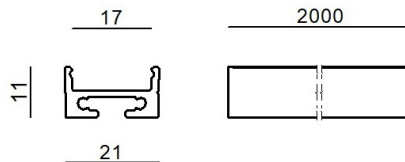

Modular
C-K100017

Technical data	
Type	Profiles
Installation position	Wall lights - Ceiling
Installation environment	Indoor
Glow wire test	No
Direct mounting on normally flammable surfaces	Yes
CE	Yes
Dimmable article	No
Directional	No
Tilting	No
Walk-over	No
Drive-over	No
Cable included	No
Resin potting	No
Modularity	Modular