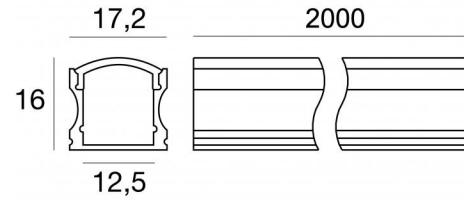

Modular
C-K100016

Technical data	
Type	Profiles
Installation position	Wall lights - Ceiling
Installation environment	Indoor
Glow wire test	No
Direct mounting on normally flammable surfaces	Yes
CE	Yes
Dimmable article	No
Directional	No
Tilting	No
Walk-over	No
Drive-over	No
Cable included	No
Resin potting	No
Modularity	Modular

Finishing casing	
Material	Aluminium
Colour	Anodised Black
Processing	Anodisation

Modular
C-K100016

Components

		<p>Dropper RGB 60 LEDs/m - LED Strip topLED 72 W DC 24 V 14.4 W/m</p>	<p>Code <u>98025</u></p>
		<p>Silicone_C Basic RGB 60 LEDs/m</p>	<p>Code <u>98033</u></p>
		<p>Ribbon Basic 60 LEDs/m - LED Strip topLED 24 W DC 24 V 4.8 W/m 570.2 Lm/m</p>	<p>Code <u>98012</u></p>
		<p>Ribbon Basic 60 LEDs/m - LED Strip topLED 24 W DC 24 V 4.8 W/m 540 Lm/m</p>	<p>Code <u>98011</u></p>
		<p>Ribbon 120 LEDs/m - LED Strip topLED 60 W DC 24 V 12 W/m 1367.8 Lm/m</p>	<p>Code <u>98077</u></p>
		<p>Ribbon 120 LEDs/m - LED Strip topLED 60 W DC 24 V 12 W/m 1236 Lm/m</p>	<p>Code <u>98078</u></p>
		<p>Ribbon RGB 60 LEDs/m - LED Strip topLED 72 W DC 24 V 14.4 W/m</p>	<p>Code <u>98017</u></p>
		<p>Silicone_C Hi-Flux 60 LEDs/m</p>	<p>Code <u>98042</u></p>

		<p>Anti-glare Anti-glare Type: eyelid. Material:Aluminium 6060, colour:Anodised Aluminum, processing:20 µm anodizing.</p>	<p>Finish </p>	<p>Code 98778</p>
		<p>Bracket - Mounting bracket L=19mm, H=8mm, D=9mm. Material:Iron, colour:zinc, processing:Washing.</p>		<p>Code 98944</p>
		<p>Diffuser</p>		<p>Code 98941</p>
		<p>Diffuser</p>		<p>Code 98942</p>
		<p>Diffuser - Opaline Diffuser</p>		<p>Code 98943</p>
		<p>Diffuser Material:PC, colour:black.</p>	<p>Finish </p>	<p>Code 83132</p>