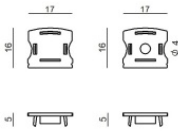

Closing cap
Material:ABS Plastic, colour:black.

Code
C-V400036