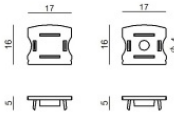

Rive_17/16 | Profiles | Accessories
C-K100015

Optics
 Light distribution: medium flood,Cover material: pc

Code
C-U100001

Closing cap
 Material:plastic, colour:grey.

Code
C-V400025

Closing cap
 Material:ABS Plastic, colour:black.