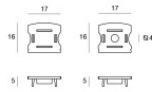

Rive_17/16 | Profiles | Accessories
C-K100015

Optics
 Light distribution: medium flood,Cover material: pc

Code
C-U100001

Closing cap
 Material:plastic, colour:grey.

Code
C-V400025

Closing cap
 Material:ABS Plastic, colour:black.