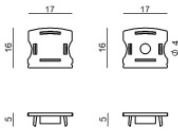

Closing cap
Material:plastic, colour:grey.

Code
C-V400035