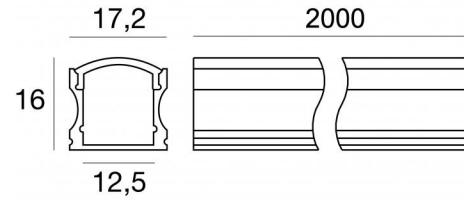

Modular
C-K100015

Technical data	
Type	Profiles
Installation position	Wall lights - Ceiling
Installation environment	Indoor
Glow wire test	No
Direct mounting on normally flammable surfaces	Yes
CE	Yes
Dimmable article	No
Directional	No
Tilting	No
Walk-over	No
Drive-over	No
Cable included	No
Resin potting	No
Modularity	Modular

Finishing casing	
Material	Aluminium
Colour	Aluminium
Processing	Anodisation

Modular
C-K100015

Components

		<p>Dropper RGB 60 LEDs/m - LED Strip topLED 72 W DC 24 V 14.4 W/m</p>	<p>Code <u>98025</u></p>
		<p>Silicone_C Basic RGB 60 LEDs/m</p>	<p>Code <u>98033</u></p>
		<p>Ribbon Basic 60 LEDs/m - LED Strip topLED 24 W DC 24 V 4.8 W/m 570.2 Lm/m</p>	<p>Code <u>98012</u></p>
		<p>Ribbon Basic 60 LEDs/m - LED Strip topLED 24 W DC 24 V 4.8 W/m 540 Lm/m</p>	<p>Code <u>98011</u></p>
		<p>Ribbon 120 LEDs/m - LED Strip topLED 60 W DC 24 V 12 W/m 1367.8 Lm/m</p>	<p>Code <u>98077</u></p>
		<p>Ribbon 120 LEDs/m - LED Strip topLED 60 W DC 24 V 12 W/m 1236 Lm/m</p>	<p>Code <u>98078</u></p>
		<p>Ribbon RGB 60 LEDs/m - LED Strip topLED 72 W DC 24 V 14.4 W/m</p>	<p>Code <u>98017</u></p>
		<p>Silicone_C Hi-Flux 60 LEDs/m</p>	<p>Code <u>98042</u></p>