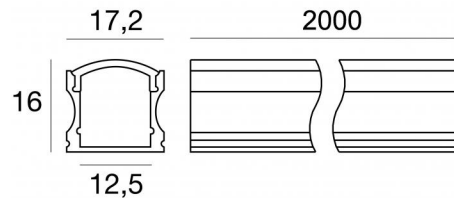

Modular
C-K100015

Technical data	
Type	Profiles
Installation position	Wall lights - Ceiling
Installation environment	Indoor
Glow wire test	No
Direct mounting on normally flammable surfaces	Yes
CE	Yes
Dimmable article	No
Directional	No
Tilting	No
Walk-over	No
Drive-over	No
Cable included	No
Resin potting	No
Modularity	Modular