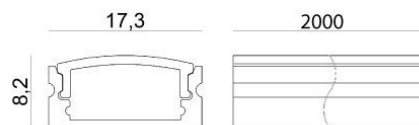

Modular
99983

Technical data	
Type	Fixing kit
Installation position	Wall lights - Ceiling
Installation environment	Indoor
Glow wire test	No
Direct mounting on normally flammable surfaces	Yes
CE	Yes
Dimmable article	No
Directional	No
Tilting	No
Walk-over	No
Drive-over	No
Cable included	No
Resin potting	No
Modularity	Modular

Finishing casing	
Material	Aluminium
Colour	Aluminium
Processing	Anodisation

Modular
99983

Components

		<p>Dropper RGB 60 LEDs/m - LED Strip topLED 72 W DC 24 V 14.4 W/m</p>	<p>Code <u>98025</u></p>
		<p>Ribbon Basic 60 LEDs/m - LED Strip topLED 24 W DC 24 V 4.8 W/m 570.2 Lm/m</p>	<p>Code <u>98012</u></p>
		<p>Ribbon Basic 60 LEDs/m - LED Strip topLED 24 W DC 24 V 4.8 W/m 540 Lm/m</p>	<p>Code <u>98011</u></p>
		<p>Ribbon 120 LEDs/m - LED Strip topLED 60 W DC 24 V 12 W/m 1367.8 Lm/m</p>	<p>Code <u>98077</u></p>
		<p>Ribbon 120 LEDs/m - LED Strip topLED 60 W DC 24 V 12 W/m 1236 Lm/m</p>	<p>Code <u>98078</u></p>
		<p>Ribbon RGB 60 LEDs/m - LED Strip topLED 72 W DC 24 V 14.4 W/m</p>	<p>Code <u>98017</u></p>
		<p>Ribbon 240 LEDs/m</p>	<p>Code <u>98083</u></p>
		<p>Ribbon 240 LEDs/m - LED Strip topLED 96 W DC 24 V 19.2 W/m 1537.8 Lm/m</p>	<p>Code <u>98084</u></p>