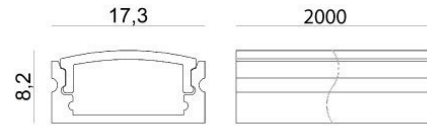

Modular  
99983

| Technical data                                 |                       |
|--|-----------------------|
| Type   | Fixing kit            |
| Installation position                          | Wall lights - Ceiling |
| Installation environment                       | Indoor                |
| Glow wire test                                 | No                    |
| Direct mounting on normally flammable surfaces | Yes                   |
| CE   | Yes                   |
| Dimmable article                               | No                    |
| Directional                                    | No                    |
| Tilting  | No                    |
| Walk-over                                      | No                    |
| Drive-over                                     | No                    |
| Cable included                                 | No                    |
| Resin potting                                  | No                    |
| Modularity                                     | Modular               |