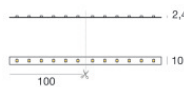

## Components

Dropper RGB 60 LEDs/m - LED Strip | topLED 72 W DC 24 V |  
14.4 W/m

**Code**  
98025

Ribbon Basic 60 LEDs/m - LED Strip | topLED 24 W DC 24 V |  
4.8 W/m | 570.2 Lm/m

**Code**  
98012

Ribbon Basic 60 LEDs/m - LED Strip | topLED 24 W DC 24 V |  
4.8 W/m | 540 Lm/m