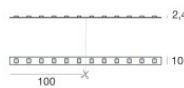

Ribbon RGB 60 LEDs/m - LED Strip | topLED 72 W DC 24 V |
14.4 W/m

Code
98017