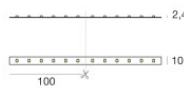

Finishing casing	
Material	Aluminium
Colour	Aluminium
Processing	Anodisation

Modular
99979

Components

Dropper RGB 60 LEDs/m - LED Strip | topLED 72 W DC 24 V |
14.4 W/m

Code
98025

Ribbon Basic 60 LEDs/m - LED Strip | topLED 24 W DC 24 V |
4.8 W/m | 570.2 Lm/m