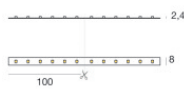

Ribbon Basic 60 LEDs/m - LED Strip | topLED 24 W DC 24 V |
4.8 W/m | 540 Lm/m

Code
98011