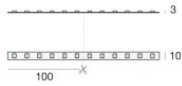

Modular
99977

Components

Dropper RGB 60 LEDs/m - LED Strip | topLED 72 W DC 24 V |
14.4 W/m

Code
98025