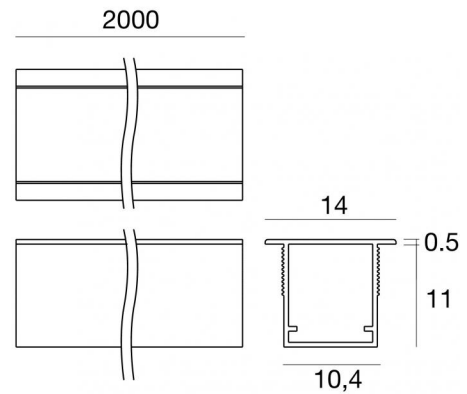

Modular
99977

Technical data	
Type	Profile
Installation position	Wall lights - Ceiling
Installation environment	Indoor
Glow wire test	No
Direct mounting on normally flammable surfaces	Yes
CE	Yes
Dimmable article	No
Directional	No
Tilting	No
Walk-over	No
Drive-over	No
Cable included	No
Resin potting	No
Modularity	Modular

Finishing casing	
Material	Aluminium
Colour	Anodised Black
Processing	Anodisation

Modular
99977

Components

Dropper RGB 60 LEDs/m - LED Strip | topLED 72 W DC 24 V |
14.4 W/m

Code
98025

Ribbon Basic 60 LEDs/m - LED Strip | topLED 24 W DC 24 V |
4.8 W/m | 570.2 Lm/m