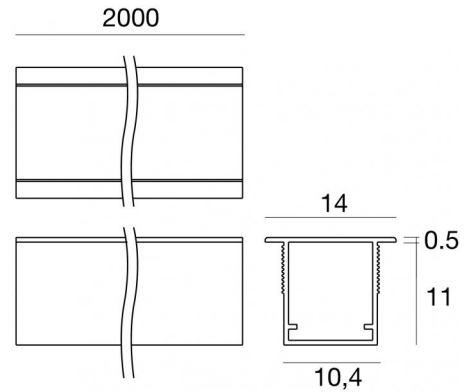

Modular
99977

Technical data	
Type	Profiles
Installation position	Wall lights - Ceiling
Installation environment	Indoor
Glow wire test	No
Direct mounting on normally flammable surfaces	Yes
CE	Yes
Dimmable article	No
Directional	No
Tilting	No
Walk-over	No
Drive-over	No
Cable included	No
Resin potting	No
Modularity	Modular

Finishing casing	
Material	Aluminium
Colour	Anodised Black
Processing	Anodisation

Modular
99977

Components

Dropper RGB 60 LEDs/m - LED Strip | topLED 72 W DC 24 V |
14.4 W/m

Code
98025

Ribbon Basic 60 LEDs/m - LED Strip | topLED 24 W DC 24 V |
4.8 W/m | 570.2 Lm/m