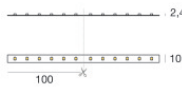

Finishing casing	
Material	Aluminium
Colour	Anodised Black
Processing	Anodisation

Modular
99977

Components

Dropper RGB 60 LEDs/m - LED Strip | topLED 72 W DC 24 V |
14.4 W/m

Code
98025

Ribbon Basic 60 LEDs/m - LED Strip | topLED 24 W DC 24 V |
4.8 W/m | 570.2 Lm/m