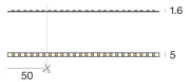

Ribbon Slim 120 LEDs/m

Code
84220