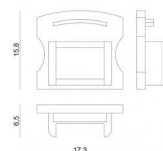

Modular
99905

Technical data

Type	Bag / Fixing kit
Installation position	Wall lights - Ceiling
Installation environment	Indoor
Glow wire test	No
Direct mounting on normally flammable surfaces	Yes
CE	Yes
Dimmable article	No
Directional	No
Tilting	No
Walk-over	No
Drive-over	No
Cable included	No
Resin potting	No
Modularity	Modular