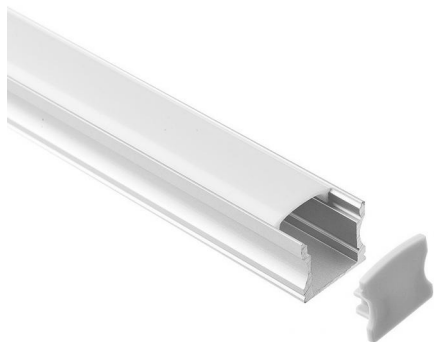

Modular
99905

Technical data

Type	Bag / Fixing kit
Installation position	Wall lights - Ceiling
Installation environment	Indoor
Glow wire test	No
Direct mounting on normally flammable surfaces	Yes
CE	Yes
Dimmable article	No
Directional	No
Tilting	No
Walk-over	No
Drive-over	No
Cable included	No
Resin potting	No
Modularity	Modular

Finishing casing

Material	Aluminium
Colour	Aluminium
Processing	Anodisation

Modular
99905

Components

		<p>Dropper RGB 60 LEDs/m - LED Strip topLED 72 W DC 24 V 14.4 W/m</p>	<p>Code <u>98025</u></p>
		<p>Silicone_C Basic RGB 60 LEDs/m</p>	<p>Code <u>98033</u></p>
		<p>Ribbon Basic 60 LEDs/m - LED Strip topLED 24 W DC 24 V 4.8 W/m 570.2 Lm/m</p>	<p>Code <u>98012</u></p>
		<p>Ribbon Basic 60 LEDs/m - LED Strip topLED 24 W DC 24 V 4.8 W/m 540 Lm/m</p>	<p>Code <u>98011</u></p>
		<p>Ribbon 120 LEDs/m - LED Strip topLED 60 W DC 24 V 12 W/m 1367.8 Lm/m</p>	<p>Code <u>98077</u></p>
		<p>Ribbon 120 LEDs/m - LED Strip topLED 60 W DC 24 V 12 W/m 1236 Lm/m</p>	<p>Code <u>98078</u></p>
		<p>Ribbon RGB 60 LEDs/m - LED Strip topLED 72 W DC 24 V 14.4 W/m</p>	<p>Code <u>98017</u></p>
		<p>Silicone_C Hi-Flux 60 LEDs/m</p>	<p>Code <u>98042</u></p>

Modular
99905

Components

		Ribbon 240 LEDs/m	Code <u>98083</u>
		Ribbon 240 LEDs/m - LED Strip topLED 96 W DC 24 V 19.2 W/m 1537.8 Lm/m	Code <u>98084</u>
		Ribbon Basic 60 LEDs/m - LED Strip topLED 24 W DC 24 V 4.8 W/m 547 Lm/m	Code <u>98556</u>
		Ribbon 120 LEDs/m	Code <u>98568</u>
		Ribbon 240 LEDs/m - LED Strip topLED 96 W DC 24 V 19.2 W/m 1611.8 Lm/m	Code <u>98570</u>
		Dropper 120 LEDs/m	Code <u>98572</u>
		Dropper 120 LEDs/m - LED Strip topLED 48 W DC 24 V 9.6 W/m 780 Lm/m	Code <u>98574</u>
		Ribbon Ribbon Plus 70 LEDs/m	Code <u>98635</u>