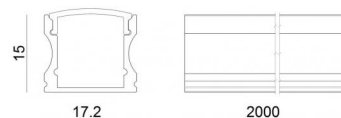

Modular
99905

Technical data

Type	Bag / Fixing kit
Installation position	Wall lights - Ceiling
Installation environment	Indoor
Glow wire test	No
Direct mounting on normally flammable surfaces	Yes
CE	Yes
Dimmable article	No
Directional	No
Tilting	No
Walk-over	No
Drive-over	No
Cable included	No
Resin potting	No
Modularity	Modular