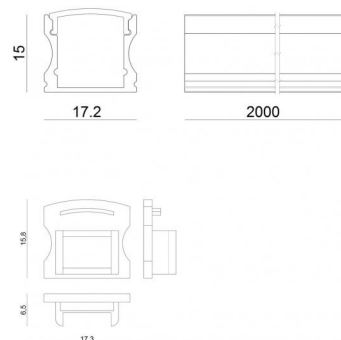

## Technical data

Type	Bag / Fixing kit
Installation position	Wall lights - Ceiling
Installation environment	Indoor
Glow wire test	No
Direct mounting on normally flammable surfaces	Yes
CE	Yes
Dimmable article	No
Directional	No
Tilting	No
Walk-over	No
Drive-over	No
Cable included	No
Resin potting	No
Modularity	Modular