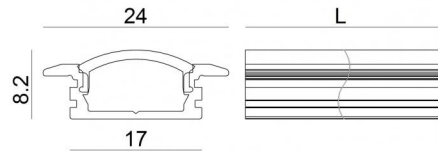

Modular  
98965

Technical data	
Type	Profiles
Installation position	Wall lights - Ceiling
Installation environment	Indoor
Glow wire test	No
Direct mounting on normally flammable surfaces	Yes
CE	Yes
Dimmable article	No
Directional	No
Tilting	No
Walk-over	No
Drive-over	No
Cable included	No
Resin potting	No
Modularity	Modular