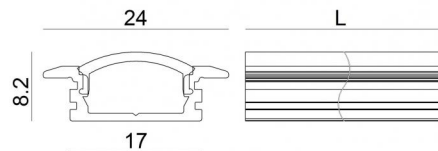

Modular  
98965

Technical data	
Type	Profiles
Installation position	Wall lights - Ceiling
Installation environment	Indoor
Glow wire test	No
Direct mounting on normally flammable surfaces	Yes
CE	Yes
Dimmable article	No
Directional	No
Tilting	No
Walk-over	No
Drive-over	No
Cable included	No
Resin potting	No
Modularity	Modular