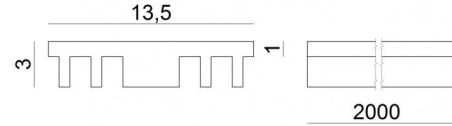

Modular
98956M

Technical data	
Type	Profiles
Installation position	Wall lights - Ceiling
Installation environment	Indoor
Glow wire test	No
Direct mounting on normally flammable surfaces	Yes
CE	Yes
Dimmable article	No
Directional	No
Tilting	No
Walk-over	No
Drive-over	No
Cable included	No
Resin potting	No
Modularity	Modular

Finishing casing	
Material	Aluminium
Colour	Aluminium
Processing	Anodisation

Modular
98956M

Components

		<p>Dropper RGB 60 LEDs/m - LED Strip topLED 72 W DC 24 V 14.4 W/m</p>	<p>Code <u>98025</u></p>
		<p>Silicone_C Basic RGB 60 LEDs/m</p>	<p>Code <u>98033</u></p>
		<p>Ribbon Basic 60 LEDs/m - LED Strip topLED 24 W DC 24 V 4.8 W/m 570.2 Lm/m</p>	<p>Code <u>98012</u></p>
		<p>Ribbon Basic 60 LEDs/m - LED Strip topLED 24 W DC 24 V 4.8 W/m 540 Lm/m</p>	<p>Code <u>98011</u></p>
		<p>Ribbon 120 LEDs/m - LED Strip topLED 60 W DC 24 V 12 W/m 1367.8 Lm/m</p>	<p>Code <u>98077</u></p>
		<p>Ribbon 120 LEDs/m - LED Strip topLED 60 W DC 24 V 12 W/m 1236 Lm/m</p>	<p>Code <u>98078</u></p>
		<p>Ribbon RGB 60 LEDs/m - LED Strip topLED 72 W DC 24 V 14.4 W/m</p>	<p>Code <u>98017</u></p>