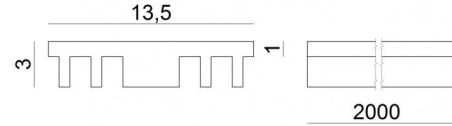

Modular
98956M

Technical data	
Type	Profiles
Installation position	Wall lights - Ceiling
Installation environment	Indoor
Glow wire test	No
Direct mounting on normally flammable surfaces	Yes
CE	Yes
Dimmable article	No
Directional	No
Tilting	No
Walk-over	No
Drive-over	No
Cable included	No
Resin potting	No
Modularity	Modular