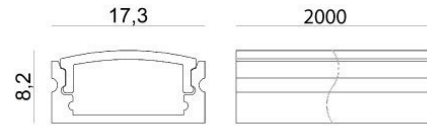

Modular
98954

Technical data	
Type	Profiles
Installation position	Wall lights - Ceiling
Installation environment	Indoor
Glow wire test	No
Direct mounting on normally flammable surfaces	Yes
CE	Yes
Dimmable article	No
Directional	No
Tilting	No
Walk-over	No
Drive-over	No
Cable included	No
Resin potting	No
Modularity	Modular

Finishing casing	
Material	Aluminium
Colour	Aluminium
Processing	Anodisation

Modular
98954

Components

		<p>Dropper RGB 60 LEDs/m - LED Strip topLED 72 W DC 24 V 14.4 W/m</p>	<p>Code <u>98025</u></p>
		<p>Ribbon Basic 60 LEDs/m - LED Strip topLED 24 W DC 24 V 4.8 W/m 570.2 Lm/m</p>	<p>Code <u>98012</u></p>
		<p>Ribbon Basic 60 LEDs/m - LED Strip topLED 24 W DC 24 V 4.8 W/m 540 Lm/m</p>	<p>Code <u>98011</u></p>
		<p>Ribbon 120 LEDs/m - LED Strip topLED 60 W DC 24 V 12 W/m 1367.8 Lm/m</p>	<p>Code <u>98077</u></p>
		<p>Ribbon 120 LEDs/m - LED Strip topLED 60 W DC 24 V 12 W/m 1236 Lm/m</p>	<p>Code <u>98078</u></p>
		<p>Ribbon RGB 60 LEDs/m - LED Strip topLED 72 W DC 24 V 14.4 W/m</p>	<p>Code <u>98017</u></p>
		<p>Ribbon 240 LEDs/m</p>	<p>Code <u>98083</u></p>
		<p>Ribbon 240 LEDs/m - LED Strip topLED 96 W DC 24 V 19.2 W/m 1537.8 Lm/m</p>	<p>Code <u>98084</u></p>