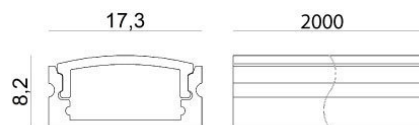

Modular
98954

Technical data	
Type	Profiles
Installation position	Wall lights - Ceiling
Installation environment	Indoor
Glow wire test	No
Direct mounting on normally flammable surfaces	Yes
CE	Yes
Dimmable article	No
Directional	No
Tilting	No
Walk-over	No
Drive-over	No
Cable included	No
Resin potting	No
Modularity	Modular

Finishing casing	
Material	Aluminium
Colour	Aluminium
Processing	Anodisation

Modular
98954

Components

		<p>Dropper RGB 60 LEDs/m - LED Strip topLED 72 W DC 24 V 14.4 W/m</p>	<p>Code <u>98025</u></p>
		<p>Ribbon Basic 60 LEDs/m - LED Strip topLED 24 W DC 24 V 4.8 W/m 570.2 Lm/m</p>	<p>Code <u>98012</u></p>
		<p>Ribbon Basic 60 LEDs/m - LED Strip topLED 24 W DC 24 V 4.8 W/m 540 Lm/m</p>	<p>Code <u>98011</u></p>
		<p>Ribbon 120 LEDs/m - LED Strip topLED 60 W DC 24 V 12 W/m 1367.8 Lm/m</p>	<p>Code <u>98077</u></p>
		<p>Ribbon 120 LEDs/m - LED Strip topLED 60 W DC 24 V 12 W/m 1236 Lm/m</p>	<p>Code <u>98078</u></p>
		<p>Ribbon RGB 60 LEDs/m - LED Strip topLED 72 W DC 24 V 14.4 W/m</p>	<p>Code <u>98017</u></p>
		<p>Ribbon 240 LEDs/m</p>	<p>Code <u>98083</u></p>
		<p>Ribbon 240 LEDs/m - LED Strip topLED 96 W DC 24 V 19.2 W/m 1537.8 Lm/m</p>	<p>Code <u>98084</u></p>