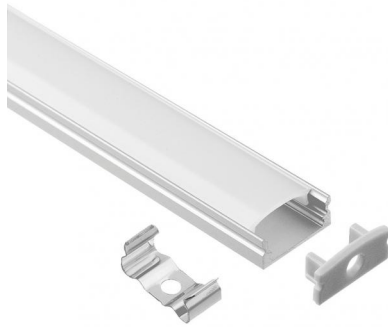

Modular
98954

Technical data	
Type	Profiles
Installation position	Wall lights - Ceiling
Installation environment	Indoor
Glow wire test	No
Direct mounting on normally flammable surfaces	Yes
CE	Yes
Dimmable article	No
Directional	No
Tilting	No
Walk-over	No
Drive-over	No
Cable included	No
Resin potting	No
Modularity	Modular

Finishing casing	
Material	Aluminium
Colour	Aluminium
Processing	Anodisation

Modular
98954

Components

		<p>Dropper RGB 60 LEDs/m - LED Strip topLED 72 W DC 24 V 14.4 W/m</p>	<p>Code <u>98025</u></p>
		<p>Ribbon Basic 60 LEDs/m - LED Strip topLED 24 W DC 24 V 4.8 W/m 570.2 Lm/m</p>	<p>Code <u>98012</u></p>
		<p>Ribbon Basic 60 LEDs/m - LED Strip topLED 24 W DC 24 V 4.8 W/m 540 Lm/m</p>	<p>Code <u>98011</u></p>
		<p>Ribbon 120 LEDs/m - LED Strip topLED 60 W DC 24 V 12 W/m 1367.8 Lm/m</p>	<p>Code <u>98077</u></p>
		<p>Ribbon 120 LEDs/m - LED Strip topLED 60 W DC 24 V 12 W/m 1236 Lm/m</p>	<p>Code <u>98078</u></p>
		<p>Ribbon RGB 60 LEDs/m - LED Strip topLED 72 W DC 24 V 14.4 W/m</p>	<p>Code <u>98017</u></p>
		<p>Ribbon 240 LEDs/m</p>	<p>Code <u>98083</u></p>
		<p>Ribbon 240 LEDs/m - LED Strip topLED 96 W DC 24 V 19.2 W/m 1537.8 Lm/m</p>	<p>Code <u>98084</u></p>

Modular
98954

Components

		<p>Ribbon Basic 60 LEDs/m - LED Strip topLED 24 W DC 24 V 4.8 W/m 547 Lm/m</p>	<p>Code <u>98556</u></p>
		<p>Ribbon 120 LEDs/m</p>	<p>Code <u>98568</u></p>
		<p>Ribbon 240 LEDs/m - LED Strip topLED 96 W DC 24 V 19.2 W/m 1611.8 Lm/m</p>	<p>Code <u>98570</u></p>
		<p>Dropper 120 LEDs/m</p>	<p>Code <u>98572</u></p>
		<p>Dropper 120 LEDs/m - LED Strip topLED 48 W DC 24 V 9.6 W/m 780 Lm/m</p>	<p>Code <u>98574</u></p>
		<p>Ribbon Ribbon Plus 70 LEDs/m</p>	<p>Code <u>98635</u></p>
		<p>Ribbon Plus 70 LEDs/m - LED Strip topLED 16 W DC 24 V 3.2 W/m 428 Lm/m</p>	<p>Code <u>98636</u></p>
		<p>Ribbon Plus 70 LEDs/m</p>	<p>Code <u>98637</u></p>