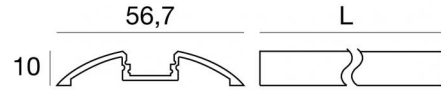

Modular
98937

Technical data	
Type	Profile
Installation position	Wall lights - Ceiling
Installation environment	Indoor
Glow wire test	No
Direct mounting on normally flammable surfaces	Yes
CE	Yes
Dimmable article	No
Directional	No
Tilting	No
Walk-over	No
Drive-over	No
Cable included	No
Resin potting	No
Modularity	Modular