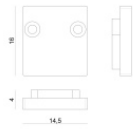

Closing cap
Material:PC, colour:white.

Code

98918