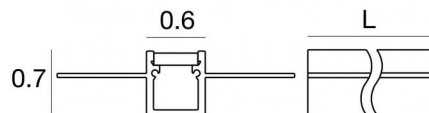

Modular  
98916

Technical data	
Type	Profiles
Installation position	Wall lights - Ceiling
Installation environment	Indoor
Glow wire test	No
Direct mounting on normally flammable surfaces	Yes
CE	Yes
Dimmable article	No
Directional	No
Tilting	No
Walk-over	No
Drive-over	No
Cable included	No
Resin potting	No
Modularity	Modular