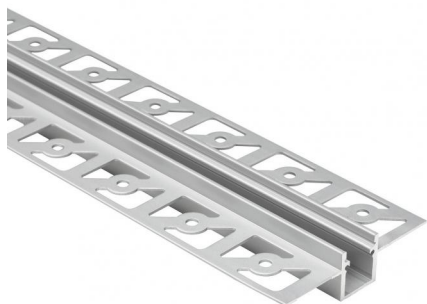

Modular  
98916

Technical data	
Type	Profiles
Installation position	Wall lights - Ceiling
Installation environment	Indoor
Glow wire test	No
Direct mounting on normally flammable surfaces	Yes
CE	Yes
Dimmable article	No
Directional	No
Tilting	No
Walk-over	No
Drive-over	No
Cable included	No
Resin potting	No
Modularity	Modular

Finishing casing	
Material	Aluminium
Colour	Aluminium
Processing	Anodisation

Modular  
98916

## Components

		<p>Dropper RGB 60 LEDs/m - LED Strip   topLED 72 W DC 24 V   14.4 W/m</p>	<p><b>Code</b> <u>98025</u></p>
		<p>Ribbon Basic 60 LEDs/m - LED Strip   topLED 24 W DC 24 V   4.8 W/m   570.2 Lm/m</p>	<p><b>Code</b> <u>98012</u></p>
		<p>Ribbon Basic 60 LEDs/m - LED Strip   topLED 24 W DC 24 V   4.8 W/m   540 Lm/m</p>	<p><b>Code</b> <u>98011</u></p>
		<p>Ribbon 120 LEDs/m - LED Strip   topLED 60 W DC 24 V   12 W/m   1367.8 Lm/m</p>	<p><b>Code</b> <u>98077</u></p>
		<p>Ribbon 120 LEDs/m - LED Strip   topLED 60 W DC 24 V   12 W/m   1236 Lm/m</p>	<p><b>Code</b> <u>98078</u></p>
		<p>Ribbon RGB 60 LEDs/m - LED Strip   topLED 72 W DC 24 V   14.4 W/m</p>	<p><b>Code</b> <u>98017</u></p>
		<p>Ribbon 240 LEDs/m</p>	<p><b>Code</b> <u>98083</u></p>
		<p>Ribbon 240 LEDs/m - LED Strip   topLED 96 W DC 24 V   19.2 W/m   1537.8 Lm/m</p>	<p><b>Code</b> <u>98084</u></p>