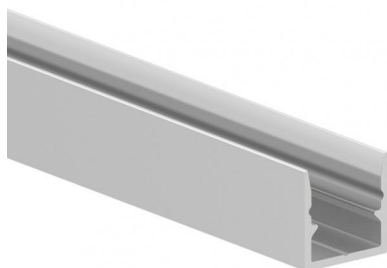

# ALISE\_10/10

Modular  
98912

Technical data	
Type	Profiles
Installation position	Wall lights - Ceiling
Installation environment	Indoor
Glow wire test	No
Direct mounting on normally flammable surfaces	Yes
CE	Yes
Dimmable article	No
Directional	No
Tilting	No
Walk-over	No
Drive-over	No
Cable included	No
Resin potting	No
Modularity	Modular

Finishing casing	
Material	Aluminium
Colour	Aluminium
Processing	Anodisation

Modular  
98912

Bracket

L=13mm, H=14mm, D=12mm.  
Material:PC, colour:white.

**Finish**

White

**Code**

98914