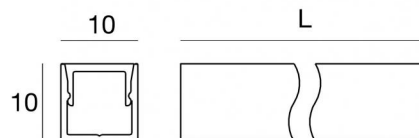

ALISE_10/10

Modular
98912

Technical data	
Type	Profiles
Installation position	Wall lights - Ceiling
Installation environment	Indoor
Glow wire test	No
Direct mounting on normally flammable surfaces	Yes
CE	Yes
Dimmable article	No
Directional	No
Tilting	No
Walk-over	No
Drive-over	No
Cable included	No
Resin potting	No
Modularity	Modular

98912

Bracket
L=13mm, H=14mm, D=12mm.
Material:PC, colour:white.

Finish

White

Code

98914

Closing cap
Material:PC, colour:white.

Code