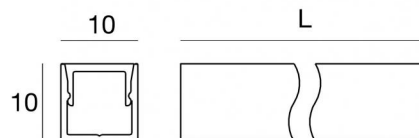

# ALISE\_10/10

Modular  
98912

Technical data	
Type	Profiles
Installation position	Wall lights - Ceiling
Installation environment	Indoor
Glow wire test	No
Direct mounting on normally flammable surfaces	Yes
CE	Yes
Dimmable article	No
Directional	No
Tilting	No
Walk-over	No
Drive-over	No
Cable included	No
Resin potting	No
Modularity	Modular

Bracket

L=13mm, H=14mm, D=12mm.  
Material:PC, colour:white.

**Finish**

White

**Code**

98914