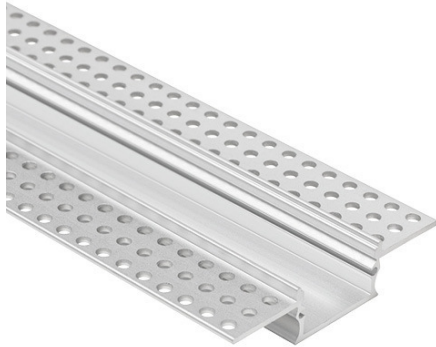

Modular  
98906

Technical data	
Type	Profiles
Installation position	Wall lights - Ceiling
Installation environment	Indoor
Glow wire test	No
Direct mounting on normally flammable surfaces	Yes
CE	Yes
Dimmable article	No
Directional	No
Tilting	No
Walk-over	No
Drive-over	No
Cable included	No
Resin potting	No
Modularity	Modular

Finishing casing	
Material	Aluminium
Colour	Aluminium
Processing	Anodisation

Modular  
98906

## Components

		<p>Dropper RGB 60 LEDs/m - LED Strip   topLED 72 W DC 24 V   14.4 W/m</p>	<p><b>Code</b> <u>98025</u></p>
		<p>Silicone_C Basic RGB 60 LEDs/m</p>	<p><b>Code</b> <u>98033</u></p>
		<p>Ribbon Basic 60 LEDs/m - LED Strip   topLED 24 W DC 24 V   4.8 W/m   570.2 Lm/m</p>	<p><b>Code</b> <u>98012</u></p>
		<p>Ribbon Basic 60 LEDs/m - LED Strip   topLED 24 W DC 24 V   4.8 W/m   540 Lm/m</p>	<p><b>Code</b> <u>98011</u></p>
		<p>Ribbon 120 LEDs/m - LED Strip   topLED 60 W DC 24 V   12 W/m   1367.8 Lm/m</p>	<p><b>Code</b> <u>98077</u></p>
		<p>Ribbon 120 LEDs/m - LED Strip   topLED 60 W DC 24 V   12 W/m   1236 Lm/m</p>	<p><b>Code</b> <u>98078</u></p>
		<p>Ribbon RGB 60 LEDs/m - LED Strip   topLED 72 W DC 24 V   14.4 W/m</p>	<p><b>Code</b> <u>98017</u></p>
		<p>Silicone_C Hi-Flux 60 LEDs/m</p>	<p><b>Code</b> <u>98042</u></p>

98906

Anti-glare  
Anti-glare Type: eyelid.  
Material:Aluminium 6060, colour:Anodised Aluminum, processing:20 µm anodizing.

Finish	Code
	98778

Closing cap  
Material:Aluminium, colour:translucent.

Code  
98907