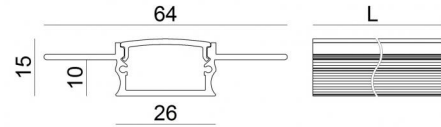

Modular  
98906

Technical data	
Type	Profiles
Installation position	Wall lights - Ceiling
Installation environment	Indoor
Glow wire test	No
Direct mounting on normally flammable surfaces	Yes
CE	Yes
Dimmable article	No
Directional	No
Tilting	No
Walk-over	No
Drive-over	No
Cable included	No
Resin potting	No
Modularity	Modular