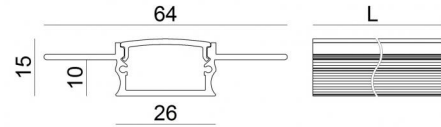

Ghost_64/14

Modular
98906

Technical data	
Type	Profiles
Installation position	Wall lights - Ceiling
Installation environment	Indoor
Glow wire test	No
Direct mounting on normally flammable surfaces	Yes
CE	Yes
Dimmable article	No
Directional	No
Tilting	No
Walk-over	No
Drive-over	No
Cable included	No
Resin potting	No
Modularity	Modular