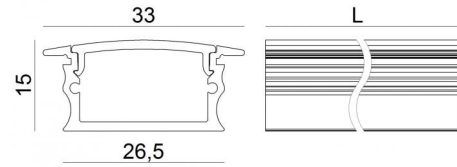

Roko_33/15

Modular
98897

Technical data	
Installation position	Wall lights - Ceiling
Installation environment	Indoor
Glow wire test	No
Direct mounting on normally flammable surfaces	Yes
CE	Yes
Dimmable article	No
Directional	No
Tilting	No
Walk-over	No
Drive-over	No
Cable included	No
Resin potting	No
Modularity	Modular

Finishing casing	
Material	Aluminium
Colour	Aluminium
Processing	Anodisation

Modular
98897

Components

		<p>Dropper RGB 60 LEDs/m - LED Strip topLED 72 W DC 24 V 14.4 W/m</p>	<p>Code <u>98025</u></p>
		<p>Silicone_C Basic RGB 60 LEDs/m</p>	<p>Code <u>98033</u></p>
		<p>Ribbon Basic 60 LEDs/m - LED Strip topLED 24 W DC 24 V 4.8 W/m 570.2 Lm/m</p>	<p>Code <u>98012</u></p>
		<p>Ribbon Basic 60 LEDs/m - LED Strip topLED 24 W DC 24 V 4.8 W/m 540 Lm/m</p>	<p>Code <u>98011</u></p>
		<p>Ribbon 120 LEDs/m - LED Strip topLED 60 W DC 24 V 12 W/m 1367.8 Lm/m</p>	<p>Code <u>98077</u></p>
		<p>Ribbon 120 LEDs/m - LED Strip topLED 60 W DC 24 V 12 W/m 1236 Lm/m</p>	<p>Code <u>98078</u></p>
		<p>Ribbon RGB 60 LEDs/m - LED Strip topLED 72 W DC 24 V 14.4 W/m</p>	<p>Code <u>98017</u></p>
		<p>Silicone_C Hi-Flux 60 LEDs/m</p>	<p>Code <u>98042</u></p>

Anti-glare
 Anti-glare Type: eyelid.
 Material:Aluminium 6060, colour:Anodised Aluminum, processing:20 µm anodizing.

Finish	Code
	98778

Bracket
 L=12mm, H=15mm, D=30mm.
 Material:PC, colour:white.

Finish	Code
	98901