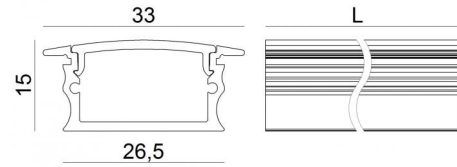

# Roko\_33/15

Modular  
98897

Technical data	
Installation position	Wall lights - Ceiling
Installation environment	Indoor
Glow wire test	No
Direct mounting on normally flammable surfaces	Yes
CE	Yes
Dimmable article	No
Directional	No
Tilting	No
Walk-over	No
Drive-over	No
Cable included	No
Resin potting	No
Modularity	Modular