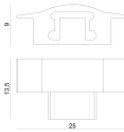

Finishing casing	
Material	Aluminium
Colour	Aluminium
Processing	Anodisation

Modular
98895

Components

		<p>Dropper RGB 60 LEDs/m - LED Strip topLED 72 W DC 24 V 14.4 W/m</p>	<p>Code <u>98025</u></p>
		<p>Ribbon Basic 60 LEDs/m - LED Strip topLED 24 W DC 24 V 4.8 W/m 570.2 Lm/m</p>	<p>Code <u>98012</u></p>
		<p>Ribbon Basic 60 LEDs/m - LED Strip topLED 24 W DC 24 V 4.8 W/m 540 Lm/m</p>	<p>Code <u>98011</u></p>
		<p>Ribbon 120 LEDs/m - LED Strip topLED 60 W DC 24 V 12 W/m 1367.8 Lm/m</p>	<p>Code <u>98077</u></p>
		<p>Ribbon 120 LEDs/m - LED Strip topLED 60 W DC 24 V 12 W/m 1236 Lm/m</p>	<p>Code <u>98078</u></p>
		<p>Ribbon RGB 60 LEDs/m - LED Strip topLED 72 W DC 24 V 14.4 W/m</p>	<p>Code <u>98017</u></p>
		<p>Ribbon 240 LEDs/m</p>	<p>Code <u>98083</u></p>
		<p>Ribbon 240 LEDs/m - LED Strip topLED 96 W DC 24 V 19.2 W/m 1537.8 Lm/m</p>	<p>Code <u>98084</u></p>

Bracket - Mounting bracket
L=19mm, H=8mm, D=9mm.
Material:Iron, colour:zinc, processing:Washing.

Code
98944

Closing cap

Code
98896

Diffuser

Code
98941

Diffuser

Code
98942