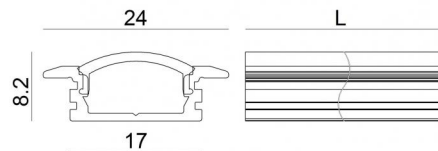

Modular
98895

Technical data	
Type	Profiles
Installation position	Wall lights - Ceiling
Installation environment	Indoor
Glow wire test	No
Direct mounting on normally flammable surfaces	Yes
CE	Yes
Dimmable article	No
Directional	No
Tilting	No
Walk-over	No
Drive-over	No
Cable included	No
Resin potting	No
Modularity	Modular

Finishing casing	
Material	Aluminium
Colour	Aluminium
Processing	Anodisation

Modular
98895

Components

		<p>Dropper RGB 60 LEDs/m - LED Strip topLED 72 W DC 24 V 14.4 W/m</p>	<p>Code <u>98025</u></p>
		<p>Ribbon Basic 60 LEDs/m - LED Strip topLED 24 W DC 24 V 4.8 W/m 570.2 Lm/m</p>	<p>Code <u>98012</u></p>
		<p>Ribbon Basic 60 LEDs/m - LED Strip topLED 24 W DC 24 V 4.8 W/m 540 Lm/m</p>	<p>Code <u>98011</u></p>
		<p>Ribbon 120 LEDs/m - LED Strip topLED 60 W DC 24 V 12 W/m 1367.8 Lm/m</p>	<p>Code <u>98077</u></p>
		<p>Ribbon 120 LEDs/m - LED Strip topLED 60 W DC 24 V 12 W/m 1236 Lm/m</p>	<p>Code <u>98078</u></p>
		<p>Ribbon RGB 60 LEDs/m - LED Strip topLED 72 W DC 24 V 14.4 W/m</p>	<p>Code <u>98017</u></p>
		<p>Ribbon 240 LEDs/m</p>	<p>Code <u>98083</u></p>
		<p>Ribbon 240 LEDs/m - LED Strip topLED 96 W DC 24 V 19.2 W/m 1537.8 Lm/m</p>	<p>Code <u>98084</u></p>

Modular
98895

Components

		<p>Ribbon Basic 60 LEDs/m - LED Strip topLED 24 W DC 24 V 4.8 W/m 547 Lm/m</p>	<p>Code <u>98556</u></p>
		<p>Ribbon 120 LEDs/m</p>	<p>Code <u>98568</u></p>
		<p>Ribbon 240 LEDs/m - LED Strip topLED 96 W DC 24 V 19.2 W/m 1611.8 Lm/m</p>	<p>Code <u>98570</u></p>
		<p>Dropper 120 LEDs/m</p>	<p>Code <u>98572</u></p>
		<p>Dropper 120 LEDs/m - LED Strip topLED 48 W DC 24 V 9.6 W/m 780 Lm/m</p>	<p>Code <u>98574</u></p>
		<p>Ribbon Ribbon Plus 70 LEDs/m</p>	<p>Code <u>98635</u></p>
		<p>Ribbon Plus 70 LEDs/m - LED Strip topLED 16 W DC 24 V 3.2 W/m 428 Lm/m</p>	<p>Code <u>98636</u></p>
		<p>Ribbon Plus 70 LEDs/m</p>	<p>Code <u>98637</u></p>