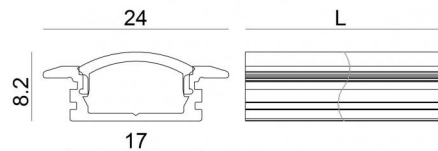

Modular
98895

Technical data	
Installation position	Wall lights - Ceiling
Installation environment	Indoor
Glow wire test	No
Direct mounting on normally flammable surfaces	Yes
CE	Yes
Dimmable article	No
Directional	No
Tilting	No
Walk-over	No
Drive-over	No
Cable included	No
Resin potting	No
Modularity	Modular

Finishing casing	
Material	Aluminium
Colour	Aluminium
Processing	Anodisation

Modular
98895

Components

		<p>Dropper RGB 60 LEDs/m - LED Strip topLED 72 W DC 24 V 14.4 W/m</p>	<p>Code <u>98025</u></p>
		<p>Ribbon Basic 60 LEDs/m - LED Strip topLED 24 W DC 24 V 4.8 W/m 570.2 Lm/m</p>	<p>Code <u>98012</u></p>
		<p>Ribbon Basic 60 LEDs/m - LED Strip topLED 24 W DC 24 V 4.8 W/m 540 Lm/m</p>	<p>Code <u>98011</u></p>
		<p>Ribbon 120 LEDs/m - LED Strip topLED 60 W DC 24 V 12 W/m 1367.8 Lm/m</p>	<p>Code <u>98077</u></p>
		<p>Ribbon 120 LEDs/m - LED Strip topLED 60 W DC 24 V 12 W/m 1236 Lm/m</p>	<p>Code <u>98078</u></p>
		<p>Ribbon RGB 60 LEDs/m - LED Strip topLED 72 W DC 24 V 14.4 W/m</p>	<p>Code <u>98017</u></p>
		<p>Ribbon 240 LEDs/m</p>	<p>Code <u>98083</u></p>
		<p>Ribbon 240 LEDs/m - LED Strip topLED 96 W DC 24 V 19.2 W/m 1537.8 Lm/m</p>	<p>Code <u>98084</u></p>

Bracket - Mounting bracket
L=19mm, H=8mm, D=9mm.
Material:Iron, colour:zinc, processing:Washing.

Code
98944

Closing cap

Code
98896

Diffuser

Code
98941

Diffuser

Code
98942