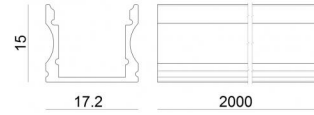

Modular
98893

Technical data	
Type	Profile
Installation position	Wall lights - Ceiling
Installation environment	Indoor
Glow wire test	No
Direct mounting on normally flammable surfaces	Yes
CE	Yes
Dimmable article	No
Directional	No
Tilting	No
Walk-over	No
Drive-over	No
Cable included	No
Resin potting	No
Modularity	Modular