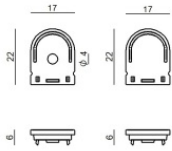

Closing cap
Material:ABS Plastic, colour:black.

Code
C-V400030