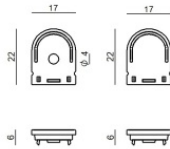

Closing cap
Material:plastic, colour:grey.

Code
C-V400029