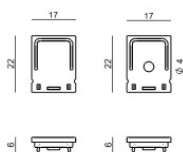

Closing cap
Material:plastic, colour:grey.

Code
C-V400027