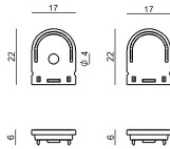

Code
C-V400028

Closing cap
Material:ABS Plastic, colour:black.

Code
C-V400030

Closing cap
Material:plastic, colour:grey.

Code
C-V400029

Bracket - Mounting bracket
L=19mm, H=8mm, D=9mm.
Material:Iron, colour:zinc, processing:Washing.