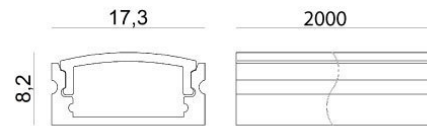

Modular
98891

Technical data	
Type	Profiles
Installation position	Wall lights - Ceiling
Installation environment	Indoor
Glow wire test	No
Direct mounting on normally flammable surfaces	Yes
CE	Yes
Dimmable article	No
Directional	No
Tilting	No
Walk-over	No
Drive-over	No
Cable included	No
Resin potting	No
Modularity	Modular

Finishing casing	
Material	Aluminium
Colour	Aluminium
Processing	Anodisation

Modular
98891

Components

		<p>Dropper RGB 60 LEDs/m - LED Strip topLED 72 W DC 24 V 14.4 W/m</p>	<p>Code <u>98025</u></p>
		<p>Ribbon Basic 60 LEDs/m - LED Strip topLED 24 W DC 24 V 4.8 W/m 570.2 Lm/m</p>	<p>Code <u>98012</u></p>
		<p>Ribbon Basic 60 LEDs/m - LED Strip topLED 24 W DC 24 V 4.8 W/m 540 Lm/m</p>	<p>Code <u>98011</u></p>
		<p>Ribbon 120 LEDs/m - LED Strip topLED 60 W DC 24 V 12 W/m 1367.8 Lm/m</p>	<p>Code <u>98077</u></p>
		<p>Ribbon 120 LEDs/m - LED Strip topLED 60 W DC 24 V 12 W/m 1236 Lm/m</p>	<p>Code <u>98078</u></p>
		<p>Ribbon RGB 60 LEDs/m - LED Strip topLED 72 W DC 24 V 14.4 W/m</p>	<p>Code <u>98017</u></p>
		<p>Ribbon 240 LEDs/m</p>	<p>Code <u>98083</u></p>
		<p>Ribbon 240 LEDs/m - LED Strip topLED 96 W DC 24 V 19.2 W/m 1537.8 Lm/m</p>	<p>Code <u>98084</u></p>