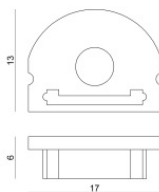

Closing cap

Code
98928