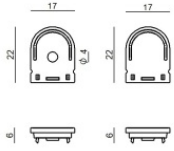

Code
C-V400028

Closing cap
Material:ABS Plastic, colour:black.

Code
C-V400030

Closing cap
Material:plastic, colour:grey.

Code
C-V400029

Bracket - Mounting bracket
L=19mm, H=8mm, D=9mm.
Material:Iron, colour:zinc, processing:Washing.