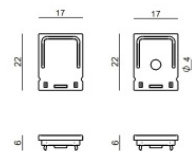

Closing cap
Material:ABS Plastic, colour:black.

Code
C-V400028