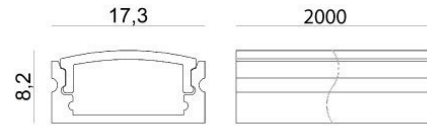

Modular
98891

Technical data	
Type	Profiles
Installation position	Wall lights - Ceiling
Installation environment	Indoor
Glow wire test	No
Direct mounting on normally flammable surfaces	Yes
CE	Yes
Dimmable article	No
Directional	No
Tilting	No
Walk-over	No
Drive-over	No
Cable included	No
Resin potting	No
Modularity	Modular

Finishing casing	
Material	Aluminium
Colour	Aluminium
Processing	Anodisation

Modular
98891

Components

		<p>Dropper RGB 60 LEDs/m - LED Strip topLED 72 W DC 24 V 14.4 W/m</p>	<p>Code <u>98025</u></p>
		<p>Ribbon Basic 60 LEDs/m - LED Strip topLED 24 W DC 24 V 4.8 W/m 570.2 Lm/m</p>	<p>Code <u>98012</u></p>
		<p>Ribbon Basic 60 LEDs/m - LED Strip topLED 24 W DC 24 V 4.8 W/m 540 Lm/m</p>	<p>Code <u>98011</u></p>
		<p>Ribbon 120 LEDs/m - LED Strip topLED 60 W DC 24 V 12 W/m 1367.8 Lm/m</p>	<p>Code <u>98077</u></p>
		<p>Ribbon 120 LEDs/m - LED Strip topLED 60 W DC 24 V 12 W/m 1236 Lm/m</p>	<p>Code <u>98078</u></p>
		<p>Ribbon RGB 60 LEDs/m - LED Strip topLED 72 W DC 24 V 14.4 W/m</p>	<p>Code <u>98017</u></p>
		<p>Ribbon 240 LEDs/m</p>	<p>Code <u>98083</u></p>
		<p>Ribbon 240 LEDs/m - LED Strip topLED 96 W DC 24 V 19.2 W/m 1537.8 Lm/m</p>	<p>Code <u>98084</u></p>