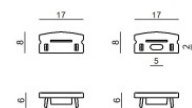

Closing cap
Material:ABS Plastic, colour:black.

Code
C-V400024