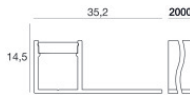

Profile - Wall integrated side profile
Material:Aluminium 6060, colour:Anodised Aluminum, processing:20 µm anodizing.

Code
98921