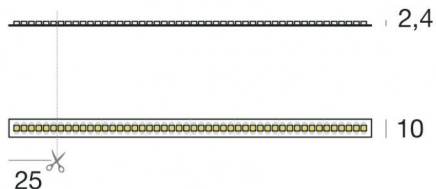

# Ribbon 240 LEDs/m

LED Strip | 1200 topLED 96 W DC 24 V | 19.2 W/m  
1611.8 Lm/m | CRI 80  
**98570**

## Technical data

Length	5000 mm
Minimum cut	25 mm
Type	LED Strip
Installation position	Wall lights - Ceiling
Installation environment	Indoor
Light Source	LED
Circuit structure	topLED
Light emission direction	frontal
Nominal power	96 W DC
Power / m	19.2 W / m
Source lumens	8059 lm
Source lumens / m	1611.8 lm / m
Input voltage range	24V
CCT / Tone	3000 K
Colour rendering index	80 Ra
C.C. / C.V.	CV
Safety class	3
IP	IP20
Glow wire test	850°
Direct mounting on normally flammable surfaces	Yes
CE	Yes
Driver included	No
Dimmable article	DALI - 1-10V
Directional	No
Tilting	No
Walk-over	No
Drive-over	No
Cable included	Yes
Cable length	0.50 m
Resin potting	No
Type of light emission	Single emission
Length	5000 mm
Net weight	0.125 Kg
Electrostatic discharge protection	No
Surge protection	No