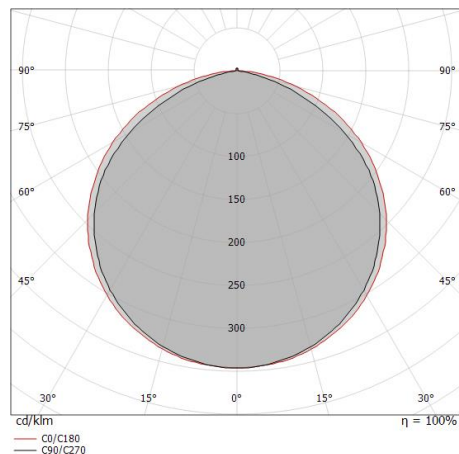

# Ribbon 240 LEDs/m

LED Strip | 1200 topLED 96 W DC 24 V | 19.2 W/m  
1611.8 Lm/m | CRI 80  
**98570**

## Technical data

Length	5000 mm
Minimum cut	25 mm
Type	LED Strip
Installation position	Wall lights - Ceiling
Installation environment	Indoor
Light Source	LED
Circuit structure	topLED
Light emission direction	frontal
Nominal power	96 W DC
Power / m	19.2 W / m
Source lumens	8059 lm
Source lumens / m	1611.8 lm / m
Input voltage range	24V
CCT / Tone	3000 K
Colour rendering index	80 Ra
C.C. / C.V.	CV
Safety class	3
IP	IP20
Glow wire test	850°
Direct mounting on normally flammable surfaces	Yes
CE	Yes
Driver included	No
Dimmable article	DALI - 1-10V
Directional	No
Tilting	No
Walk-over	No
Drive-over	No
Cable included	Yes
Cable length	0.50 m
Resin potting	No
Type of light emission	Single emission
Length	5000 mm
Net weight	0.125 Kg
Electrostatic discharge protection	No
Surge protection	No

# Ribbon 240 LEDs/m

LED Strip | 1200 topLED 96 W DC 24 V | 19.2 W/m | 1611.8 Lm/m | CRI 80 | Base  
**98570**

Single emission led strip for indoor application. The warm white LED light source is composed of 1200 stripled LEDs with CCT of 3000 K and a CRI 80; the source luminous flux is 8059 lm, with a 83.9 lm/W nominal luminous efficacy.

Distance [m]	Cone diameter [m]	illuminance [lx]
0.5	1.47 1.66	E(0°) 11152 E(C90) 996 E(C0) 762
1.0	2.94 3.33	E(0°) 2788 E(C90) 249 E(C0) 190
1.5	4.41 4.99	E(0°) 1239 E(C90) 111 E(C0) 85
2.0	5.89 6.66	E(0°) 697 E(C90) 62 E(C0) 48
2.5	7.36 8.32	E(0°) 446 E(C90) 40 E(C0) 30
3.0	8.83 9.99	E(0°) 310 E(C90) 28 E(C0) 21