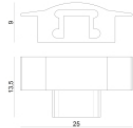

Closing cap

Code
98896