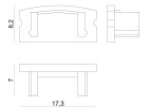

Closing cap - Closing cap
Material:PC, colour:white.

Code
98892