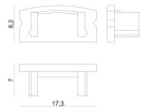

Closing cap - Closing cap
Material:PC, colour:white.

Code
98892