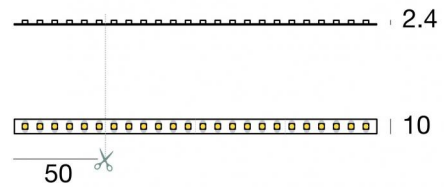

Ribbon 120 LEDs/m

LED Strip | 600 topLED 60 W DC 24 V | 12 W/m
1236 Lm/m | CRI 80
98078

Technical data	
Length	5000 mm
Minimum cut	50 mm
Type	LED Strip
Installation position	Wall lights - Ceiling
Installation environment	Indoor
Light Source	LED
Circuit structure	topLED
Light emission direction	frontal
Nominal power	60 W DC
Power / m	12 W / m
Source lumens	6180 lm
Source lumens / m	1236 lm / m
Input voltage range	24V
CCT / Tone	2700 K
Colour rendering index	80 Ra
C.C. / C.V.	CV
Safety class	3
IP	IP20
Glow wire test	No
Direct mounting on normally flammable surfaces	Yes
CE	Yes
Driver included	No
Dimmable article	DALI - 1-10V
Directional	No
Tilting	No
Walk-over	No
Drive-over	No
Cable included	Yes
Cable length	0.50 m
Resin potting	No
Type of light emission	Single emission
Length	5000 mm
Net weight	0.125 Kg
Electrostatic discharge protection	No
Surge protection	No

Ribbon 120 LEDs/m

LED Strip | 600 topLED 60 W DC 24 V | 12 W/m | 1236 Lm/m | CRI 80 | Base
98078

Single emission led strip for indoor application. The super warm white LED light source is composed of 600 topLEDs with CCT of 2700 K and a CRI 80; the source luminous flux is 6180 lm, with a 103.0 lm/W nominal luminous efficacy.

LED Life / Failure Ratio

L80 B10 C0 25000h

UGR

UGR axial	29.4
UGR transversal	29.4
X=4H Y=8H	S=0.25H
Reflection factor	70/50/20

OPTICAL

C0/C180 optics	116°
Light distribution symmetry	Symmetrical

Distance [m]	Cone diameter [m]	illuminance [lx]
0.5	1.59 1.60	E(0°) 8325 E(C90) 627 E(C0) 621
1.0	3.19 3.20	E(0°) 2081 E(C90) 157 E(C0) 155
1.5	4.78 4.80	E(0°) 925 E(C90) 70 E(C0) 69
2.0	6.38 6.40	E(0°) 520 E(C90) 39 E(C0) 39
2.5	7.97 8.00	E(0°) 333 E(C90) 25 E(C0) 25
3.0	9.56 9.60	E(0°) 231 E(C90) 17 E(C0) 17