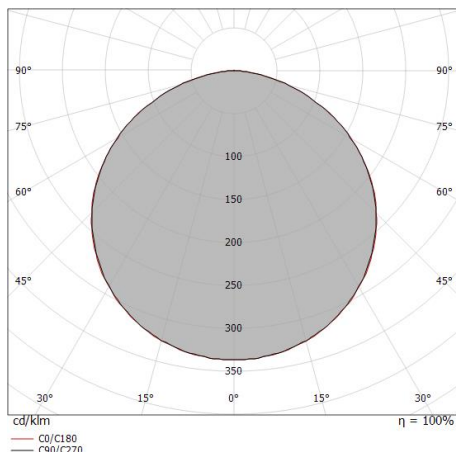

Ribbon 120 LEDs/m

LED Strip | 600 topLED 60 W DC 24 V | 12 W/m
1236 Lm/m | CRI 80
98078

Technical data	
Length	5000 mm
Minimum cut	50 mm
Type	LED Strip
Installation position	Wall lights - Ceiling
Installation environment	Indoor
Light Source	LED
Circuit structure	topLED
Light emission direction	frontal
Nominal power	60 W DC
Power / m	12 W / m
Source lumens	6180 lm
Source lumens / m	1236 lm / m
Input voltage range	24V
CCT / Tone	2700 K
Colour rendering index	80 Ra
C.C. / C.V.	CV
Safety class	3
IP	IP20
Glow wire test	No
Direct mounting on normally flammable surfaces	Yes
CE	Yes
Driver included	No
Dimmable article	DALI - 1-10V
Directional	No
Tilting	No
Walk-over	No
Drive-over	No
Cable included	Yes
Cable length	0.50 m
Resin potting	No
Type of light emission	Single emission
Length	5000 mm
Net weight	0.125 Kg
Electrostatic discharge protection	No
Surge protection	No

Energy efficiency class

This product contains a light source of energy efficiency class F.

Illuminotechnical Features

Light Output Ratio (LOR)	100 %
Source lumens	6180 lm
Delivered lumens	6181 lm
Consumption	60 W
Luminaire efficacy	103 lm/W
Colour temperature	2700 K
Standard Deviation of Colour Matching	3 Step MacAdam
Colour rendering index	80 Ra
Standard Operating Ambient Temperature	-20 / +45°C

LED Life / Failure Ratio

L80 B10 C0 25000h

UGR

UGR axial	29.4
UGR transversal	29.4
X=4H Y=8H	S=0.25H
Reflection factor	70/50/20

OPTICAL

C0/C180 optics	116°
Light distribution symmetry	Symmetrical

Distance [m]	Cone diameter [m]	illuminance [lx]
0.5	1.59 1.60	E(0°) 8325 E(C90) 627 E(C0) 621
1.0	3.19 3.20	E(0°) 2081 E(C90) 157 E(C0) 155
1.5	4.78 4.80	E(0°) 925 E(C90) 70 E(C0) 69
2.0	6.38 6.40	E(0°) 520 E(C90) 39 E(C0) 39
2.5	7.97 8.00	E(0°) 333 E(C90) 25 E(C0) 25
3.0	9.56 9.60	E(0°) 231 E(C90) 17 E(C0) 17