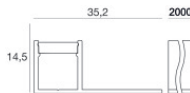

Ribbon 120 LEDs/m

Ribbon 120 LEDs/m | LED Strip | Accessories
98078

Bracket
 L=22mm, H=21.5mm, D=16.4mm.
 Material:PC, colour:transparent.

Finish	Code
Transp.	98904

Bracket
 L=12mm, H=15mm, D=30mm.
 Material:PC, colour:white.

Finish	Code
White	98901

Profile - Wall integrated side profile
 Material:Aluminium 6060, colour:Anodised Aluminum, processing:20 µm anodizing.

Code
98921

Profile
 Material:Aluminium, colour:Anodised Black, processing:Anodisation.