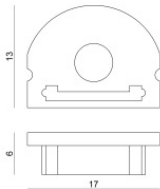

Closing cap

Code
98928