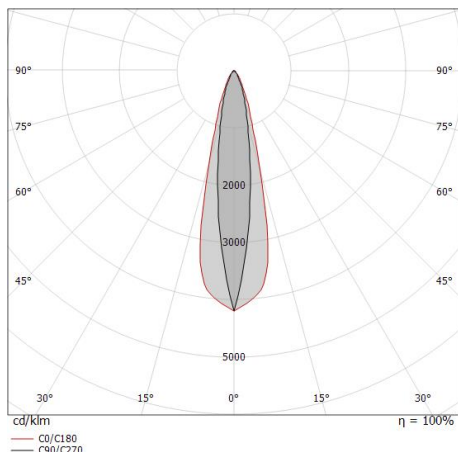

The device body is made of uv resistant polycarbonate and features a transparent finish; the diffuser is made of uv resistant polycarbonate. The ingress protection degree is IP67; the total weight is of 0.89 kg.

The total absorbed power is 17.3 W. The power supply cable is included and features a 0.25 m length.

The device features protection class II and can be wall lights, ceiling or floor-mounted with an outer casing, code 98844(for concrete or masonry).

Compliant with the EN 60598-1 standard and its specific provisions.

Energy efficiency class

This product contains 24 light sources of energy efficiency class D.

Illuminotechnical Features

Light Output Ratio (LOR)	64 %
Source lumens	2424 lm
Delivered lumens	1568 lm
Consumption	19.4 W
Luminaire efficacy	80 lm/W
Colour temperature	3000 K
Standard Deviation of Colour Matching	1/16 ANSI BIN
Colour rendering index	80 Ra
Standard Operating Ambient Temperature	-20 / +50°C
Ordinary temperature on the glass	40°C

LED Life / Failure Ratio

L70 B10 C0 361980h (at Tj 60 Ta 25)

UGR

UGR transversal	12.4
UGR axial	11.8
X=4H | Y=8H	S=0.25H
Reflection factor	70/50/20

OPTICAL

C0/C180 optics	28°
C90/C270 optics	15°
Light distribution simmetry	Symmetrical 2 assis