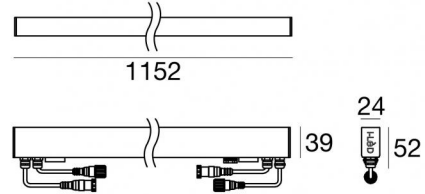

# Paseo\_X DALI

Lines | 85-277 V

24 x powerLED 17.3 W DC - 19.4 W AC | CRI 80

**97612W08**

Technical data	
Type	Trimless
Installation position	Wall lights - Ceiling - Floor
Installation environment	Outdoor
Light Source	LED
Circuit structure	powerLED
Optics	Narrow Spot
Light emission direction	upward
Nominal power	17.3 W DC
Total Power	19.4 W
Source lumens	2424 lm
Input voltage range	85 - 277 V AC
Frequency	50 - 60 Hz
CCT / Tone	3000 K
Colour rendering index	80 Ra
C.C. / C.V.	AC
Safety class	2
IP	IP67
IK	IK08
Glow wire test	850°
Direct mounting on normally flammable surfaces	Yes
CE	Yes
Driver included	Control unit/Driver
Dimmable article	DALI
Directional	No
Tilting	No
Walk-over	Yes
Drive-over	No
Cable included	Yes
Cable length	0.25 m
Resin potting	No
Type of light emission	Single emission
Net weight	0.89 Kg
Electrostatic discharge protection	4 KV
Surge protection	6 KV
Product technological characteristics	TCS - UV Resistant

The total absorbed power is 17.3 W. The power supply cable is included and features a 0.25 m length.

The device features protection class II and can be wall lights, ceiling or floor-mounted with an outer casing, code 98844(for concrete or masonry).