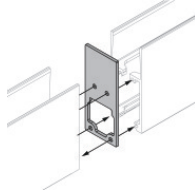

Paseo_X DALI | Lines | Accessories
97612W08

Closing cap
Material:Aluminium, colour:Anodised Aluminum, processing:Anodisation.

Code
98841

Key

Code
98475