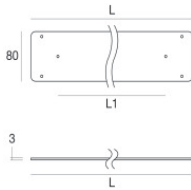

Bag / Fixing kit

Code
98773