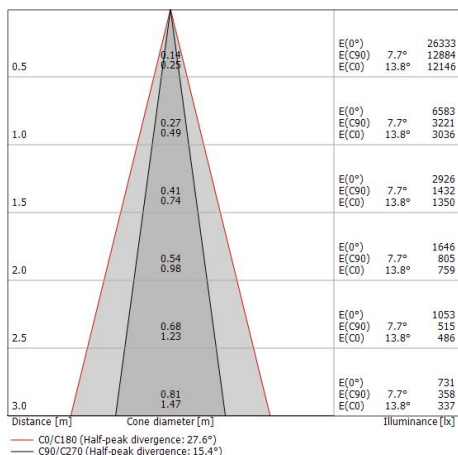

The device body is made of uv resistant polycarbonate and features a transparent finish; the diffuser is made of uv resistant polycarbonate. The ingress protection degree is IP67; the total weight is of 0.89 kg.

The total absorbed power is 17.3 W. The power supply cable is included and features a 0.25 m length.

The device features protection class II and can be wall lights, ceiling or floor-mounted with an outer casing, code 98844(for concrete or masonry).

Compliant with the EN 60598-1 standard and its specific provisions.

Energy efficiency class

This product contains 24 light sources of energy efficiency class D.

Illuminotechnical Features

Light Output Ratio (LOR)	64 %
Source lumens	2424 lm
Delivered lumens	1568 lm
Consumption	19.4 W
Luminaire efficacy	80 lm/W
Colour temperature	3000 K
Standard Deviation of Colour Matching	1/16 ANSI BIN
Colour rendering index	80 Ra
Standard Operating Ambient Temperature	-20 / +50°C
Ordinary temperature on the glass	40°C

LED Life / Failure Ratio

L70 B10 C0 361980h (at Tj 60 Ta 25)

UGR

UGR transversal	12.4
UGR axial	11.8
X=4H | Y=8H	S=0.25H
Reflection factor	70/50/20

OPTICAL

C0/C180 optics	28°
C90/C270 optics	15°
Light distribution simmetry	Symmetrical 2 assis