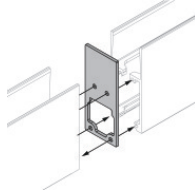

Paseo_X DALI | Lines | Accessories
97612N30

Closing cap

Material:Aluminium, colour:Anodised Aluminum, processing:Anodisation.

Code

98841

Key

Code

98475