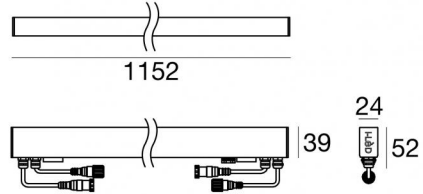

Paseo_X DALI

Lines | 85-277 V

24 x powerLED 17.3 W DC - 19.4 W AC | CRI 80

97612N30

Technical data	
Type	Frameless
Installation position	Wall lights - Ceiling - Floor
Installation environment	Outdoor
Light Source	LED
Circuit structure	powerLED
Optics	Medium Flood
Light emission direction	upward
Nominal power	17.3 W DC
Total Power	19.4 W
Source lumens	2568 lm
Input voltage range	85 - 277 V AC
Frequency	50 - 60 Hz
CCT / Tone	4000 K
Colour rendering index	80 Ra
C.C. / C.V.	AC
Safety class	2
IP	IP67
IK	IK08
Glow wire test	850°
Direct mounting on normally flammable surfaces	Yes
CE	Yes
Driver included	Control unit/Driver
Dimmable article	DALI
Directional	No
Tilting	No
Walk-over	Yes
Drive-over	No
Cable included	Yes
Cable length	0.25 m
Resin potting	No
Type of light emission	Single emission
Net weight	0.89 Kg
Electrostatic discharge protection	4 KV
Surge protection	6 KV
Product technological characteristics	TCS - UV Resistant

The total absorbed power is 17.3 W. The power supply cable is included and features a 0.25 m length.

The device features protection class II and can be wall lights, ceiling or floor-mounted with an outer casing, code 98844(for concrete or masonry).