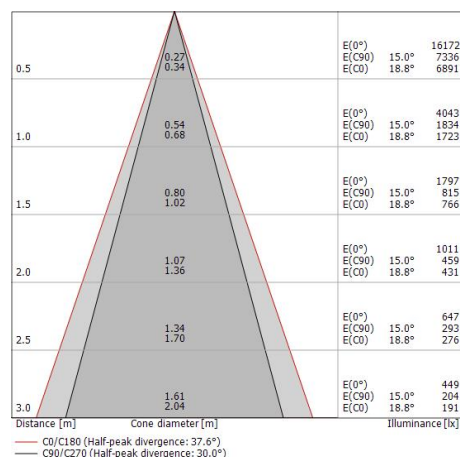

Lines | 85-277 V | 24 x powerLED 17.3 W DC - 19.4 W AC | CRI 80 | Base 97612N30

Single emission lines for outdoor application. The natural white LED light source with a medium flood light distribution is composed of 24 powered LEDs with CCT of 4000 K and a CRI 80; the source luminous flux is 2568 lm, with a 148.4 lm/W nominal luminous efficacy.

The device body is made of uv resistant polycarbonate and features a transparent finish; the diffuser is made of uv resistant polycarbonate. The ingress protection degree is IP67; the total weight is of 0.89 kg.

The total absorbed power is 17.3 W. The power supply cable is included and features a 0.25 m length.

The device features protection class II and can be wall lights, ceiling or floor-mounted with an outer casing, code 98844(for concrete or masonry).

Compliant with the EN 60598-1 standard and its specific provisions.

Energy efficiency class

This product contains 24 light sources of energy efficiency class D.

Illuminotechnical Features

Light Output Ratio (LOR)	81 %
Source lumens	2568 lm
Delivered lumens	2093 lm
Consumption	19.4 W
Luminaire efficacy	107 lm/W
Colour temperature	4000 K
Standard Deviation of Colour Matching	1/16 ANSI BIN
Colour rendering index	80 Ra
Standard Operating Ambient Temperature	-20 / +50°C
Ordinary temperature on the glass	40°C

LED Life / Failure Ratio

L70 B10 C0 361980h (at Tj 60 Ta 25)

UGR

UGR transversal	19.6
UGR axial	16.9
X=4H | Y=8H	S=0.25H
Reflection factor	70/50/20

OPTICAL

C0/C180 optics	38°
C90/C270 optics	30°
Light distribution simmetry	Symmetrical 2 assis