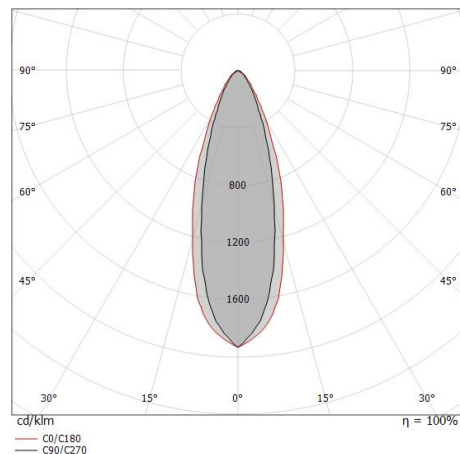

Paseo_X DALI

Lines | 85-277 V

24 x powerLED 17.3 W DC - 19.4 W AC | CRI 80

97612N30

Technical data	
Type	Frameless
Installation position	Wall lights - Ceiling - Floor
Installation environment	Outdoor
Light Source	LED
Circuit structure	powerLED
Optics	Medium Flood
Light emission direction	upward
Nominal power	17.3 W DC
Total Power	19.4 W
Source lumens	2568 lm
Input voltage range	85 - 277 V AC
Frequency	50 - 60 Hz
CCT / Tone	4000 K
Colour rendering index	80 Ra
C.C. / C.V.	AC
Safety class	2
IP	IP67
IK	IK08
Glow wire test	850°
Direct mounting on normally flammable surfaces	Yes
CE	Yes
Driver included	Control unit/Driver
Dimmable article	DALI
Directional	No
Tilting	No
Walk-over	Yes
Drive-over	No
Cable included	Yes
Cable length	0.25 m
Resin potting	No
Type of light emission	Single emission
Net weight	0.89 Kg
Electrostatic discharge protection	4 KV
Surge protection	6 KV
Product technological characteristics	TCS - UV Resistant

Single emission lines for outdoor application. The natural white LED light source with a medium flood light distribution is composed of 24 powered LEDs with CCT of 4000 K and a CRI 80; the source luminous flux is 2568 lm, with a 148.4 lm/W nominal luminous efficacy.

Compliant with the EN 60598-1 standard and its specific provisions.

Energy efficiency class

This product contains 24 light sources of energy efficiency class D.

Illuminotechnical Features

Light Output Ratio (LOR)	81 %
Source lumens	2568 lm
Delivered lumens	2093 lm
Consumption	19.4 W
Luminaire efficacy	107 lm/W
Colour temperature	4000 K
Standard Deviation of Colour Matching	1/16 ANSI BIN
Colour rendering index	80 Ra
Standard Operating Ambient Temperature	-20 / +50°C
Ordinary temperature on the glass	40°C