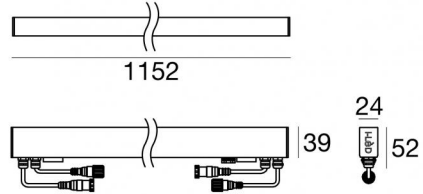

# Paseo\_X DALI

Lines | 85-277 V

24 x powerLED 17.3 W DC - 19.4 W AC | CRI 80

97612N30

Technical data	
Type	Frameless
Installation position	Wall lights - Ceiling - Floor
Installation environment	Outdoor
Light Source	LED
Circuit structure	powerLED
Optics	Medium Flood
Light emission direction	upward
Nominal power	17.3 W DC
Total Power	19.4 W
Source lumens	2568 lm
Input voltage range	85 - 277 V AC
Frequency	50 - 60 Hz
CCT / Tone	4000 K
Colour rendering index	80 Ra
C.C. / C.V.	AC
Safety class	2
IP	IP67
IK	IK08
Glow wire test	850°
Direct mounting on normally flammable surfaces	Yes
CE	Yes
Driver included	Control unit/Driver
Dimmable article	DALI
Directional	No
Tilting	No
Walk-over	Yes
Drive-over	No
Cable included	Yes
Cable length	0.25 m
Resin potting	No
Type of light emission	Single emission
Net weight	0.89 Kg
Electrostatic discharge protection	4 KV
Surge protection	6 KV
Product technological characteristics	TCS - UV Resistant

The total absorbed power is 17.3 W. The power supply cable is included and features a 0.25 m length.

The device features protection class II and can be wall lights, ceiling or floor-mounted with an outer casing, code 98844(for concrete or masonry).