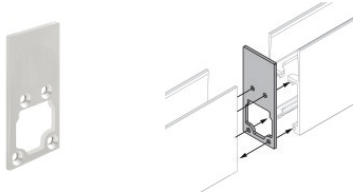

Paseo_X DALI | Lines | Accessories
97612N30

Closing cap
Material:Aluminium, colour:Anodised Aluminum, processing:Anodisation.

Code
98841