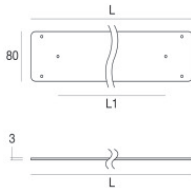

Bag / Fixing kit

Code

98773