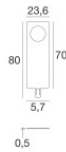

# Paseo\_X DALI

Paseo\_X DALI | Lines | Accessories  
**97612N30**

		<p>Outer casing                      installation position: wall lights; type of installation: masonry L=1157mm, H=91mm,                      D=64.5mm.                      Material:Aluminium, colour:Anodised Aluminum, processing:Anodisation.</p>	<p><b>Finish</b>  <b>Code</b>                      98844</p>
		<p>Closing cap - two profile end caps</p>	<p><b>Code</b>                      98553</p>
		<p>Closing cap</p>	<p><b>Code</b>                      98554</p>
		<p>Closing cap</p>	<p><b>Code</b>                      98466</p>
		<p>Closing cap</p>	<p><b>Code</b>                      98465</p>
		<p>Closing cap</p>	<p><b>Code</b>                      98464</p>
		<p>Closing cap                      Material:Aluminium, colour:Anodised Aluminum, processing:Anodisation.</p>	<p><b>Code</b>                      98876</p>
		<p>Closing cap                      Material:Aluminium, colour:Anodised Aluminum, processing:Anodisation.</p>	<p><b>Code</b>                      98840</p>

Paseo\_X DALI | Lines | Accessories  
**97612N30**

Closing cap

Material:Aluminium, colour:Anodised Aluminum, processing:Anodisation.

**Code**

98841

Key

**Code**

98475