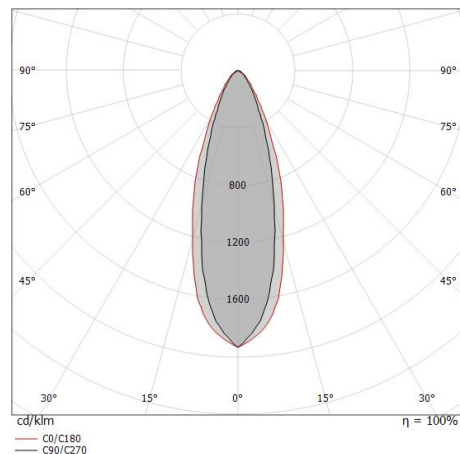

Lines | 85-277 V | 24 x powerLED 17.3 W DC - 19.4 W AC | CRI 80 | Base 97612N30

Single emission lines for outdoor application. The natural white LED light source with a medium flood light distribution is composed of 24 powered LEDs with CCT of 4000 K and a CRI 80; the source luminous flux is 2568 lm, with a 148.4 lm/W nominal luminous efficacy.

The device body is made of uv resistant polycarbonate and features a transparent finish; the diffuser is made of uv resistant polycarbonate. The ingress protection degree is IP67; the total weight is of 0.89 kg.

The total absorbed power is 17.3 W. The power supply cable is included and features a 0.25 m length.

The device features protection class II and can be wall lights, ceiling or floor-mounted with an outer casing, code 98844(for concrete or masonry).

Compliant with the EN 60598-1 standard and its specific provisions.

Energy efficiency class

This product contains 24 light sources of energy efficiency class D.

Illuminotechnical Features

Light Output Ratio (LOR)	81 %
Source lumens	2568 lm
Delivered lumens	2093 lm
Consumption	19.4 W
Luminaire efficacy	107 lm/W
Colour temperature	4000 K
Standard Deviation of Colour Matching	1/16 ANSI BIN
Colour rendering index	80 Ra
Standard Operating Ambient Temperature	-20 / +50°C
Ordinary temperature on the glass	40°C

LED Life / Failure Ratio

L70 B10 C0 361980h (at Tj 60 Ta 25)

UGR

UGR transversal	19.6
UGR axial	16.9
X=4H | Y=8H	S=0.25H
Reflection factor	70/50/20

OPTICAL

C0/C180 optics	38°
C90/C270 optics	30°
Light distribution simmetry	Symmetrical 2 assis