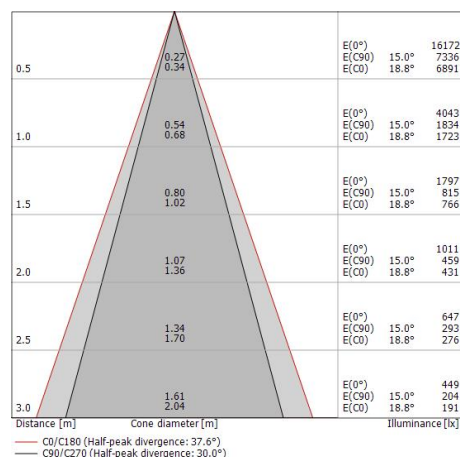

Paseo_X DALI

Lines | 85-277 V

24 x powerLED 17.3 W DC - 19.4 W AC | CRI 80

97612N30

Technical data	
Type	Frameless
Installation position	Wall lights - Ceiling - Floor
Installation environment	Outdoor
Light Source	LED
Circuit structure	powerLED
Optics	Medium Flood
Light emission direction	upward
Nominal power	17.3 W DC
Total Power	19.4 W
Source lumens	2568 lm
Input voltage range	85 - 277 V AC
Frequency	50 - 60 Hz
CCT / Tone	4000 K
Colour rendering index	80 Ra
C.C. / C.V.	AC
Safety class	2
IP	IP67
IK	IK08
Glow wire test	850°
Direct mounting on normally flammable surfaces	Yes
CE	Yes
Driver included	Control unit/Driver
Dimmable article	DALI
Directional	No
Tilting	No
Walk-over	Yes
Drive-over	No
Cable included	Yes
Cable length	0.25 m
Resin potting	No
Type of light emission	Single emission
Net weight	0.89 Kg
Electrostatic discharge protection	4 KV
Surge protection	6 KV
Product technological characteristics	TCS - UV Resistant

Finishing casing	
Material	UV Resistant Polycarbonate
Colour	transparent
Finishing diffuser	
Material	UV Resistant Polycarbonate
Colour	transparent

Lines | 85-277 V | 24 x powerLED 17.3 W DC - 19.4 W AC | CRI 80 | Base 97612N30

Single emission lines for outdoor application. The natural white LED light source with a medium flood light distribution is composed of 24 powered LEDs with CCT of 4000 K and a CRI 80; the source luminous flux is 2568 lm, with a 148.4 lm/W nominal luminous efficacy.

Compliant with the EN 60598-1 standard and its specific provisions.

Energy efficiency class

This product contains 24 light sources of energy efficiency class D.

Illuminotechnical Features

Light Output Ratio (LOR)	81 %
Source lumens	2568 lm
Delivered lumens	2093 lm
Consumption	19.4 W
Luminaire efficacy	107 lm/W
Colour temperature	4000 K
Standard Deviation of Colour Matching	1/16 ANSI BIN
Colour rendering index	80 Ra
Standard Operating Ambient Temperature	-20 / +50°C
Ordinary temperature on the glass	40°C