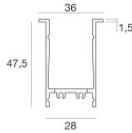

Code
98149

Cable and connector - 24V DC 190-250V AC - Conn M. + F. 4 pin M12 (L 10m)
Length 10000 mm; insulation double; cable gland: no.

Code
89188

Cable and connector - 24V DC 190-250V AC - Conn. F.4 pin M12 (L 1,5m)
Length 1500 mm; insulation double; cable gland: no; colors: white - black - blue - brown.

Code
99216

Cable and connector - Extension cable
Length 1000 mm; insulation double; cable gland: no.

Code
98437

Cable and connector - DMX - Conn. M.5 pin M12 + M.5 pin XLR (L 5m)
Length 5000 mm; insulation double; section 0.25 mm²; cable gland: no.

Code
98493

Cable and connector - DMX - Conn. M.5 pin M12 + F.3 pin XLR (L 5m)
Length 5000 mm; insulation double; cable gland: no.

Code
98494

Outer casing
installation position: floor; type of installation: drywall L=1153mm, H=49mm, D=36mm.
Material:Aluminium, colour:Anodised Aluminum, processing:Anodisation.

Finish
Code
98356

Outer casing
installation position: floor; type of installation: drywall L=1153mm, H=89mm, D=69.5mm
Material:Aluminium, colour:Anodised Aluminum, processing:Anodisation.

Finish
Code
98368