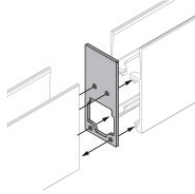

Paseo_X DALI | Lines | Accessories
97612N15

Closing cap
Material:Aluminium, colour:Anodised Aluminium, processing:Anodisation.

Code
98841

Key

Code
98475