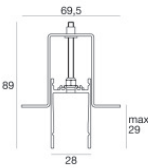

Cables Electrification	
IP (locked condition)	67
Cable connector	Female Socket 4 Pin M12
Cable connector	Male Plug 4 pin M12

Cable and connector - DMX - Conn. M.5 pin M12 (L 5m)
Length 5000 mm; insulation double; cable gland: no; external diameter: 4.5 mm.

Code
99216

Cable and connector - Extension cable
Length 1000 mm; insulation double; cable gland: no.

Code
98437

Cable and connector - DMX - Conn. M.5 pin M12 + M.5 pin XLR (L 5m)
Length 5000 mm; insulation double; section 0.25 mm²; cable gland: no.

Code
98493

Cable and connector - DMX - Conn. M.5 pin M12 + F.3 pin XLR (L 5m)
Length 5000 mm; insulation double; cable gland: no.

Code
98494

Outer casing
installation position: floor; type of installation: drywall L=1153mm, H=49mm, D=36mm.
Material:Aluminium, colour:Anodised Aluminum, processing:Anodisation.

Finish
Code
98356

Outer casing
installation position: floor; type of installation: drywall L=1153mm, H=89mm, D=69.5mm
Material:Aluminium, colour:Anodised Aluminum, processing:Anodisation.

Finish
Code
98368