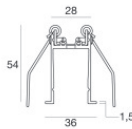

Cables Electrification	
IP (locked condition)	67
Cable connector	Female Socket 4 Pin M12
Cable connector	Male Plug 4 pin M12

Cable and connector - DMX - Conn. M.5 pin M12 (L 5m)
Length 5000 mm; insulation double; cable gland: no; external diameter: 4.5 mm.

Code
99216

Cable and connector - Extension cable
Length 1000 mm; insulation double; cable gland: no.

Code
98437

Cable and connector - DMX - Conn. M.5 pin M12 + M.5 pin XLR (L 5m)
Length 5000 mm; insulation double; section 0.25 mm²; cable gland: no.

Code
98493

Cable and connector - DMX - Conn. M.5 pin M12 + F.3 pin XLR (L 5m)
Length 5000 mm; insulation double; cable gland: no.

Code
98494

Outer casing
installation position: floor; type of installation: drywall L=1153mm, H=49mm, D=36mm.
Material:Aluminium, colour:Anodised Aluminum, processing:Anodisation.

Finish
Code
98356

Outer casing
installation position: floor; type of installation: drywall L=1153mm, H=89mm, D=69.5mm
Material:Aluminium, colour:Anodised Aluminum, processing:Anodisation.

Finish
Code
98368