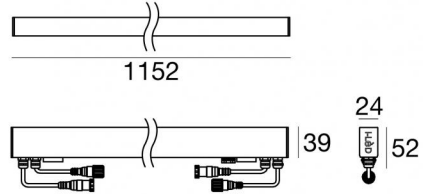

Paseo_X DALI

Lines | x powerLED 0 W DC - 19.4 W AC | CRI 80
97612N15

Technical data	
Type	Frameless
Installation position	Wall lights - Ceiling - Floor
Installation environment	Outdoor
Light Source	LED
Circuit structure	powerLED
Optics	Spot
Light emission direction	upward
Nominal power	0 W DC
Total Power	19.4 W
Input voltage range	85 - 277 V AC
CCT / Tone	4000 K
Colour rendering index	80 Ra
C.C. / C.V.	AC
Safety class	2
IP	IP67
IK	IK08
Glow wire test	850°
Direct mounting on normally flammable surfaces	Yes
CE	Yes
Driver included	Control unit/Driver
Dimmable article	DALI
Directional	No
Tilting	No
Walk-over	Yes
Drive-over	No
Cable included	Yes
Cable length	0.25 m
Resin potting	No
Type of light emission	Single emission
Net weight	0.89 Kg
Electrostatic discharge protection	4 KV
Surge protection	6 KV
Product technological characteristics	TCS - UV Resistant

Cables Electrification	
IP (locked condition)	67
Cable connector	Female Socket 4 Pin M12
Cable connector	Male Plug 4 pin M12

Cable and connector - DMX - Conn. M.5 pin M12 (L 5m)
Length 5000 mm; insulation double; cable gland: no; external diameter: 4.5 mm.

Code
89189

Cable and connector - 24V DC 190-250V AC - Conn. F.4 pin M12 (L 5m)
Length 5000 mm; insulation double; cable gland: no; colors: white - black - blue - brown.

Code
89190

Cable and connector - DMX - Conn. M.5 pin M12 + M.3 pin XLR (L 5m)
Length 5000 mm; insulation double; cable gland: no.

Code
89186

Cable and connector
Length 10000 mm; insulation double; cable gland: no.

Code
89187

Cable and connector - 24V DC 190-250V AC - Conn M. + F. 4 pin M12 (L 5m)
Length 5000 mm; insulation double; cable gland: no.