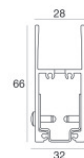

Outer casing
installation position: wall lights; type of installation: masonry L=1153mm, H=66mm, D=32mm.
Material:Aluminium, colour:Anodised Aluminum, processing:Anodisation.

Finish
Code
98837