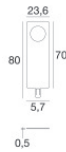

Key

Code
98475