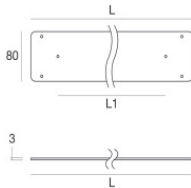

Bag / Fixing kit

Code
98773