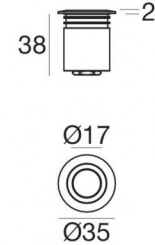

Submerged | x powerLED 0 W DC 500 mA | CRI 80
97315W00

Technical data	
Type	Submerged
Installation position	Wall lights - Ceiling - Floor
Installation environment	Outdoor
Light Source	LED
Circuit structure	powerLED
Optics	Diffused
Light emission direction	upward
Nominal power	0 W DC
Input voltage range	500mA
CCT / Tone	3000 K
Colour rendering index	80 Ra
C.C. / C.V.	CC
Safety class	3
IP	IP68
Maximum installation depth	20 m
IK	IK10
Glow wire test	850°
Direct mounting on normally flammable surfaces	Yes
CE	Yes
Driver included	No
Dimmable article	DALI - 1-10V
Directional	No
Tilting	No
Walk-over	Yes
Drive-over	1500 Kg
Cable included	Yes
Cable length	1 m
Resin potting	Yes
Type of light emission	Single emission
Net weight	0.168 Kg
Electrostatic discharge protection	No
Surge protection	No
Product technological characteristics	Acquastop - TVS

Finishing casing	
Material	AISI 316L steel
Colour	steel
Processing	Shot peening

Cables Electrification	
Cable connector	No

Sub_R | Submerged | Accessories
97315W00

Outer casing - IP68
installation position: wall lights, floor; type of installation: masonry L=75mm, H=93mm,
D=75mm.
Material:ABS Plastic, colour:black.

Code
98148

Outer casing - Not for underwater use
installation position: wall lights, floor; type of installation: masonry L=70mm, H=54mm,
D=70mm.
Material:ABS Plastic, colour:black.

Code
98060