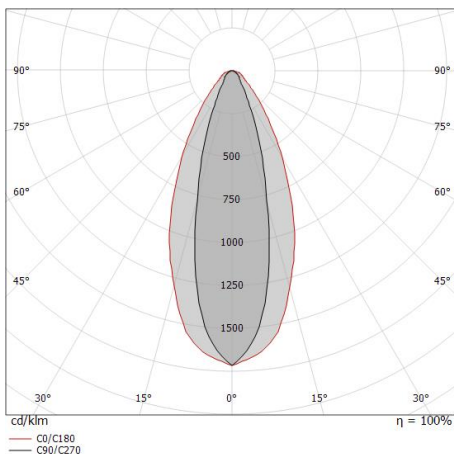

The device body is made of uv resistant polycarbonate and features a transparent finish; the diffuser is made of uv resistant polycarbonate. The ingress protection degree is IP67; the total weight is of 0.39 kg.

The total absorbed power is 7 W. The power supply cable is included and features a 0.25 m length.

The device features protection class II and can be wall lights, ceiling or floor-mounted with an outer casing, code 98843(for concrete or masonry).

Compliant with the EN 60598-1 standard and its specific provisions.

Energy efficiency class

This product contains 12 light sources of energy efficiency class D.

Illuminotechnical Features

Light Output Ratio (LOR)	62 %
Source lumens	1128 lm
Delivered lumens	703 lm
Consumption	7.7 W
Luminaire efficacy	91 lm/W
Colour temperature	2700 K
Standard Deviation of Colour Matching	1/16 ANSI BIN
Colour rendering index	80 Ra
Standard Operating Ambient Temperature	-20 / +50°C
Ordinary temperature on the glass	40°C

LED Life / Failure Ratio

L70 B10 C0 361980h (at Tj 60 Ta 25)

UGR

UGR transversal	22.1
UGR axial	16.2
X=4H | Y=8H	S=0.25H
Reflection factor	70/50/20

OPTICAL

C0/C180 optics	48°
C90/C270 optics	28°
Light distribution simmetry	Symmetrical 2 assis