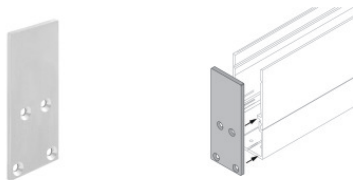

**Code**  
98494

Closing cap - two profile end caps

**Code**  
98553

Closing cap

**Code**  
98554

Closing cap

**Code**  
98466

Closing cap

**Code**  
98465

Closing cap

**Code**  
98464

Closing cap  
Material:Aluminium, colour:Anodised Aluminum, processing:Anodisation.

**Code**  
98876

	<p>Closing cap Material:Aluminium, colour:Anodised Aluminum, processing:Anodisation.</p>	<p><b>Code</b> 98840</p>
	<p>Closing cap Material:Aluminium, colour:Anodised Aluminum, processing:Anodisation.</p>	<p><b>Code</b> 98841</p>
	<p>Key</p>	<p><b>Code</b> 98475</p>
	<p>Outer casing installation position: floor; type of installation: masonry L=576mm, H=49mm, D=36mm. Material:Aluminium, colour:Anodised Aluminum, processing:Anodisation.</p>	<p><b>Finish</b>  <b>Code</b> 98430</p>
	<p>Outer casing installation position: floor; type of installation: masonry L=577mm, H=49mm, D=28mm. Material:Aluminium, colour:Anodised Aluminum, processing:Anodisation.</p>	<p><b>Finish</b>  <b>Code</b> 98468</p>
	<p>Outer casing installation position: floor; type of installation: masonry L=577mm, H=29.8mm, D=28mm. Material:Aluminium, colour:Anodised Aluminum, processing:Anodisation.</p>	<p><b>Finish</b>  <b>Code</b> 98472</p>
	<p>Outer casing installation position: ceiling; type of installation: drywall L=577mm, H=55.5mm, D=36mm. Material:Aluminium, colour:Anodised Aluminum, processing:Anodisation.</p>	<p><b>Finish</b>  <b>Code</b> 98435</p>
	<p>Outer casing installation position: ceiling; type of installation: drywall L=577mm, H=89mm, D=69.5mm. Material:Aluminium, colour:Anodised Aluminum, processing:Anodisation.</p>	<p><b>Finish</b>  <b>Code</b> 98434</p>

Paseo\_X DALI | Lines | Accessories  
**97256M25**

Outer casing

installation position: wall lights; type of installation: masonry L=577mm, H=66mm, D=32mm.

Material:Aluminium, colour:Anodised Aluminum, processing:Anodisation.