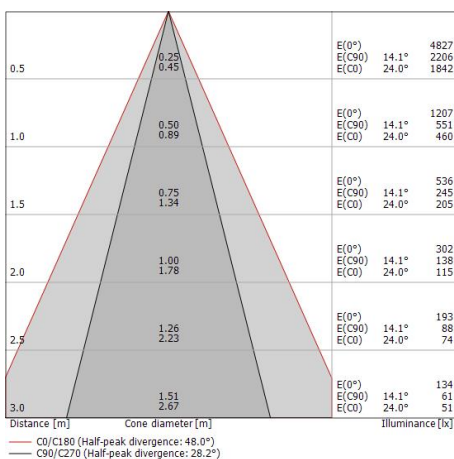

The device body is made of uv resistant polycarbonate and features a transparent finish; the diffuser is made of uv resistant polycarbonate. The ingress protection degree is IP67; the total weight is of 0.39 kg.

The total absorbed power is 7 W. The power supply cable is included and features a 0.25 m length.

The device features protection class II and can be wall lights, ceiling or floor-mounted with an outer casing, code 98843(for concrete or masonry).

Compliant with the EN 60598-1 standard and its specific provisions.

Energy efficiency class

This product contains 12 light sources of energy efficiency class D.

Illuminotechnical Features

Light Output Ratio (LOR)	62 %
Source lumens	1128 lm
Delivered lumens	703 lm
Consumption	7.7 W
Luminaire efficacy	91 lm/W
Colour temperature	2700 K
Standard Deviation of Colour Matching	1/16 ANSI BIN
Colour rendering index	80 Ra
Standard Operating Ambient Temperature	-20 / +50°C
Ordinary temperature on the glass	40°C

LED Life / Failure Ratio

L70 B10 C0 361980h (at Tj 60 Ta 25)

UGR

UGR transversal	22.1
UGR axial	16.2
X=4H | Y=8H	S=0.25H
Reflection factor	70/50/20

OPTICAL

C0/C180 optics	48°
C90/C270 optics	28°
Light distribution simmetry	Symmetrical 2 assis