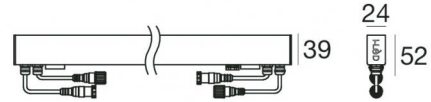

# Paseo\_X DALI

Lines | 85-277 V | 12 x powerLED 7 W DC - 7.7 W AC  
CRI 80  
**97256M25**

Technical data	
Type	Trimless
Installation position	Wall lights - Ceiling - Floor
Installation environment	Outdoor
Light Source	LED
Circuit structure	powerLED
Optics	Elliptical
Light emission direction	frontal
Nominal power	7 W DC
Total Power	7.7 W
Source lumens	1128 lm
Input voltage range	85 - 277 V AC
Frequency	50 - 60 Hz
CCT / Tone	2700 K
Colour rendering index	80 Ra
C.C. / C.V.	AC
Safety class	2
IP	IP67
IK	IK08
Glow wire test	850°
Direct mounting on normally flammable surfaces	Yes
CE	Yes
Driver included	Control unit/Driver
Dimmable article	DALI
Directional	No
Tilting	No
Walk-over	Yes
Drive-over	No
Cable included	Yes
Cable length	0.25 m
Resin potting	No
Type of light emission	Single emission
Net weight	0.39 Kg
Electrostatic discharge protection	4 KV
Surge protection	6 KV
Product technological characteristics	TCS - UV Resistant