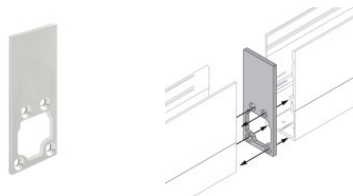

Cable and connector - DMX - Conn. M.5 pin M12 + M.5 pin XLR (L 5m)
Length 5000 mm; insulation double; section 0.25 mm²; cable gland: no.

Code
98493

Cable and connector - DMX - Conn. M.5 pin M12 + F.3 pin XLR (L 5m)
Length 5000 mm; insulation double; cable gland: no.

Code
98494

Closing cap - two profile end caps

Code
98553

Closing cap

Code
98554