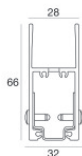

**Code**  
98465

Closing cap

**Code**  
98464

Closing cap  
Material:Aluminium, colour:Anodised Aluminum, processing:Anodisation.

**Code**  
98876

	<p>Closing cap Material:Aluminium, colour:Anodised Aluminum, processing:Anodisation.</p>	<p><b>Code</b> 98840</p>
	<p>Closing cap Material:Aluminium, colour:Anodised Aluminum, processing:Anodisation.</p>	<p><b>Code</b> 98841</p>
	<p>Key</p>	<p><b>Code</b> 98475</p>
	<p>Outer casing installation position: floor; type of installation: masonry L=576mm, H=49mm, D=36mm. Material:Aluminium, colour:Anodised Aluminum, processing:Anodisation.</p>	<p><b>Finish</b>  <b>Code</b> 98430</p>
	<p>Outer casing installation position: floor; type of installation: masonry L=577mm, H=49mm, D=28mm. Material:Aluminium, colour:Anodised Aluminum, processing:Anodisation.</p>	<p><b>Finish</b>  <b>Code</b> 98468</p>
	<p>Outer casing installation position: floor; type of installation: masonry L=577mm, H=29.8mm, D=28mm. Material:Aluminium, colour:Anodised Aluminum, processing:Anodisation.</p>	<p><b>Finish</b>  <b>Code</b> 98472</p>
	<p>Outer casing installation position: ceiling; type of installation: drywall L=577mm, H=55.5mm, D=36mm. Material:Aluminium, colour:Anodised Aluminum, processing:Anodisation.</p>	<p><b>Finish</b>  <b>Code</b> 98435</p>
	<p>Outer casing installation position: ceiling; type of installation: drywall L=577mm, H=89mm, D=69.5mm. Material:Aluminium, colour:Anodised Aluminum, processing:Anodisation.</p>	<p><b>Finish</b>  <b>Code</b> 98434</p>

Paseo\_X DALI | Lines | Accessories  
**97256M25**

Outer casing

installation position: wall lights; type of installation: masonry L=577mm, H=66mm, D=32mm.

Material:Aluminium, colour:Anodised Aluminum, processing:Anodisation.

Finish	Code
	98839

Outer casing

installation position: wall lights; type of installation: masonry L=581mm, H=91mm, D=64.5mm.

Material:Aluminium, colour:Anodised Aluminum, processing:Anodisation.

Finish	Code
	98843