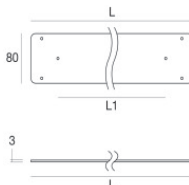

Bag / Fixing kit

Code
98772