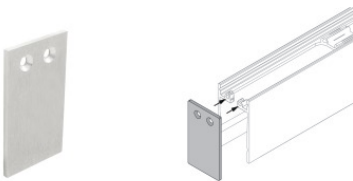

Cable and connector - DMX - Conn. M.5 pin M12 + M.5 pin XLR (L 5m)  
Length 5000 mm; insulation double; section 0.25 mm<sup>2</sup>; cable gland: no.

**Code**  
98493

Cable and connector - DMX - Conn. M.5 pin M12 + F.3 pin XLR (L 5m)  
Length 5000 mm; insulation double; cable gland: no.

**Code**  
98494

Closing cap - two profile end caps

**Code**  
98553

Closing cap

**Code**  
98554

Closing cap

**Code**  
98466

Closing cap

**Code**  
98465

Closing cap

**Code**  
98464

Closing cap  
Material:Aluminium, colour:Anodised Aluminum, processing:Anodisation.

**Code**  
98876

	<p>Closing cap Material:Aluminium, colour:Anodised Aluminum, processing:Anodisation.</p>	<p><b>Code</b> 98840</p>
	<p>Closing cap Material:Aluminium, colour:Anodised Aluminum, processing:Anodisation.</p>	<p><b>Code</b> 98841</p>
	<p>Key</p>	<p><b>Code</b> 98475</p>
	<p>Outer casing installation position: floor; type of installation: masonry L=576mm, H=49mm, D=36mm. Material:Aluminium, colour:Anodised Aluminum, processing:Anodisation.</p>	<p><b>Finish</b>  <b>Code</b> 98430</p>
	<p>Outer casing installation position: floor; type of installation: masonry L=577mm, H=49mm, D=28mm. Material:Aluminium, colour:Anodised Aluminum, processing:Anodisation.</p>	<p><b>Finish</b>  <b>Code</b> 98468</p>
	<p>Outer casing installation position: floor; type of installation: masonry L=577mm, H=29.8mm, D=28mm. Material:Aluminium, colour:Anodised Aluminum, processing:Anodisation.</p>	<p><b>Finish</b>  <b>Code</b> 98472</p>
	<p>Outer casing installation position: ceiling; type of installation: drywall L=577mm, H=55.5mm, D=36mm. Material:Aluminium, colour:Anodised Aluminum, processing:Anodisation.</p>	<p><b>Finish</b>  <b>Code</b> 98435</p>
	<p>Outer casing installation position: ceiling; type of installation: drywall L=577mm, H=89mm, D=69.5mm. Material:Aluminium, colour:Anodised Aluminum, processing:Anodisation.</p>	<p><b>Finish</b>  <b>Code</b> 98434</p>