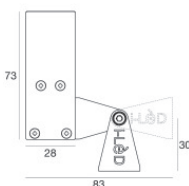

Cable and connector - DMX - Conn. M.5 pin M12 + M.5 pin XLR (L 5m)  
Length 5000 mm; insulation double; section 0.25 mm<sup>2</sup>; cable gland: no.

**Code**  
98493

Cable and connector - DMX - Conn. M.5 pin M12 + F.3 pin XLR (L 5m)  
Length 5000 mm; insulation double; cable gland: no.

Paseo\_X DALI | Lines | Accessories  
**97256M25**

Outer casing

installation position: wall lights; type of installation: masonry L=577mm, H=66mm, D=32mm.

Material:Aluminium, colour:Anodised Aluminum, processing:Anodisation.

Finish	Code
	98839

Outer casing

installation position: wall lights; type of installation: masonry L=581mm, H=91mm, D=64.5mm.

Material:Aluminium, colour:Anodised Aluminum, processing:Anodisation.

Finish	Code
	98843