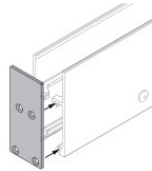

Cable and connector - DMX - Conn. M.5 pin M12 + M.5 pin XLR (L 5m)  
 Length 5000 mm; insulation double; section 0.25 mm<sup>2</sup>; cable gland: no.

**Code**  
98493

Bag / Fixing kit

**Code**  
98771

Bag / Fixing kit

**Code**  
98773

Outer casing  
 installation position: wall lights; type of installation: masonry L=1153mm, H=66mm,  
 D=32mm.  
 Material:Aluminium, colour:Anodised Aluminum, processing:Anodisation.

**Finish**  **Code**  
98837