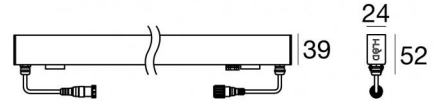

# Paseo\_X ON/OFF

Lines | 90-264 V

24 x powerLED 17.3 W DC - 19.4 W AC | CRI 80

**96197W30**

Technical data	
Type	Frameless
Installation position	Wall lights - Ceiling - Floor
Installation environment	Outdoor
Light Source	LED
Circuit structure	powerLED
Optics	Medium Flood
Light emission direction	upward
Nominal power	17.3 W DC
Total Power	19.4 W
Source lumens	2424 lm
Nominal input voltage	220 - 240 V AC
Input voltage range	90 - 264 V AC
Frequency	50 - 60 Hz
CCT / Tone	3000 K
Colour rendering index	80 Ra
C.C. / C.V.	AC
Safety class	2
IP	IP67
IK	IK08
Glow wire test	850°
Direct mounting on normally flammable surfaces	Yes
CE	Yes
Driver included	Driver
Dimmable article	No
Directional	No
Tilting	No
Walk-over	Yes
Drive-over	No
Cable included	Yes
Cable length	0.25 m
Resin potting	No
Type of light emission	Single emission
Net weight	0.89 Kg
Electrostatic discharge protection	4 KV
Surge protection	6 KV
Product technological characteristics	TCS - UV Resistant