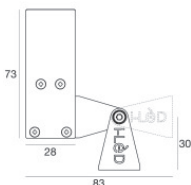

# Paseo\_X ON/OFF

Paseo\_X ON/OFF | Lines | Accessories  
**96197W30**

Cable and connector - DMX - Conn. M.5 pin M12 + M.3 pin XLR (L 5m)  
 Length 5000 mm; insulation double; cable gland: no.

**Code**  
89186

Cable and connector - DMX - Conn. M.5 pin M12 + M.5 pin XLR (L 5m)  
 Length 5000 mm; insulation double; section 0.25 mm<sup>2</sup>; cable gland: no.

**Code**  
98493

Bag / Fixing kit

**Code**  
98771

Bag / Fixing kit

**Code**  
98773

Outer casing  
 installation position: wall lights; type of installation: masonry L=1153mm, H=66mm,  
 D=32mm.  
 Material:Aluminium, colour:Anodised Aluminum, processing:Anodisation.

**Finish**  **Code**  
98837

Outer casing  
 installation position: wall lights; type of installation: masonry L=1157mm, H=91mm,  
 D=64.5mm.  
 Material:Aluminium, colour:Anodised Aluminum, processing:Anodisation.

**Finish**  **Code**  
98844