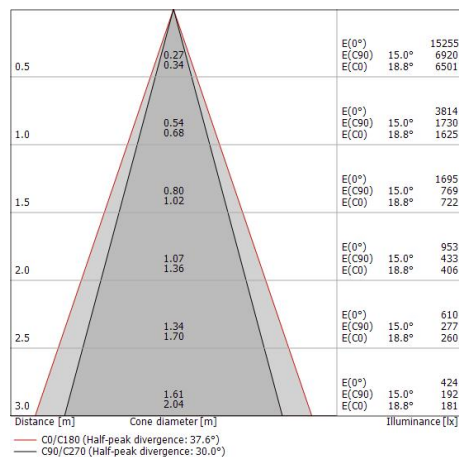

Paseo_X ON/OFF

Lines | 90-264 V | 24 x powerLED 17.3 W DC - 19.4 W AC | CRI 80 | Base 96197W30

Single emission lines for outdoor application. The warm white LED light source with a medium flood light distribution is composed of 24 powered LEDs with CCT of 3000 K and a CRI 80; the source luminous flux is 2424 lm, with a 140.1 lm/W nominal luminous efficacy.

The device body is made of uv resistant polycarbonate and features a transparent finish; the diffuser is made of uv resistant polycarbonate. The ingress protection degree is IP67; the total weight is of 0.89 kg.

The total absorbed power is 19.4 W. The power supply cable is included and features a 0.25 m length.

The device features protection class II and can be wall lights, ceiling or floor-mounted with an outer casing, code 98844(for concrete or masonry).

Compliant with the EN 60598-1 standard and its specific provisions.

Energy efficiency class

This product contains a light source of energy efficiency class D.

Illuminotechnical Features

Light Output Ratio (LOR)	81 %
Source lumens	2424 lm
Delivered lumens	1975 lm
Consumption	19.4 W
Luminaire efficacy	101 lm/W
Colour temperature	3000 K
Standard Deviation of Colour Matching	1/16 ANSI BIN
Colour rendering index	80 Ra
Standard Operating Ambient Temperature	-20 / +50°C
Ordinary temperature on the glass	40°C

LED Life / Failure Ratio

L70 B10 C0 361980h (at Tj 60 Ta 25)

UGR

UGR axial	16.7
UGR transversal	19.4
X=4H | Y=8H	S=0.25H
Reflection factor	70/50/20

OPTICAL

C90/C270 optics	30°
C0/C180 optics	38°
Light distribution simmetry	Symmetrical 2 assis