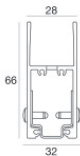

# Paseo\_X ON/OFF

Paseo\_X ON/OFF | Lines | Accessories  
**96197W30**

Cable and connector - DMX - Conn. M.5 pin M12 + M.3 pin XLR (L 5m)  
 Length 5000 mm; insulation double; cable gland: no.

**Code**  
89186

Cable and connector - DMX - Conn. M.5 pin M12 + M.5 pin XLR (L 5m)  
 Length 5000 mm; insulation double; section 0.25 mm<sup>2</sup>; cable gland: no.

**Code**  
98493

Bag / Fixing kit

**Code**  
98771

Bag / Fixing kit

**Code**  
98773

Outer casing  
 installation position: wall lights; type of installation: masonry L=1153mm, H=66mm,  
 D=32mm.  
 Material:Aluminium, colour:Anodised Aluminum, processing:Anodisation.

**Finish**  **Code**  
98837

Outer casing  
 installation position: wall lights; type of installation: masonry L=1157mm, H=91mm,  
 D=64.5mm.  
 Material:Aluminium, colour:Anodised Aluminum, processing:Anodisation.

**Finish**  **Code**  
98844