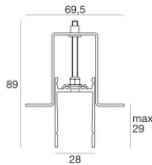

Outer casing  
 installation position: wall lights; type of installation: masonry L=1157mm, H=91mm,  
 D=64.5mm.  
 Material:Aluminium, colour:Anodised Aluminum, processing:Anodisation.

**Finish**  **Code**  
98844

 	Outer casing - False-ceilings outer-casing	<b>Finish</b>	<b>Code</b>
	installation position: floor; type of installation: drywall L=1155mm, H=55.5mm, D=36mm. Material:Aluminium, colour:Anodised Aluminum, processing:Anodisation.		<u>98375</u>

# Paseo\_X ON/OFF

Paseo\_X ON/OFF | Lines | Accessories  
**96197W30**

Closing cap

**Code**  
98465

Outer casing

installation position: floor; type of installation: drywall L=1153mm, H=89mm, D=69.5mm.  
Material:Aluminium, colour:Anodised Aluminum, processing:Anodisation.

**Finish**  
 **Code**  
98368

Closing cap

**Code**  
98464

Cable and connector - DMX - Conn. M.5 pin M12 + F.3 pin XLR (L 5m)  
Length 5000 mm; insulation double; cable gland: no.

**Code**  
98494