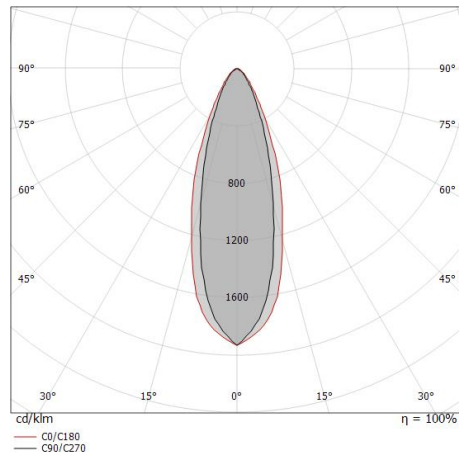

Paseo_X ON/OFF

Lines | 90-264 V | 24 x powerLED 17.3 W DC - 19.4 W AC | CRI 80 | Base 96197W30

Single emission lines for outdoor application. The warm white LED light source with a medium flood light distribution is composed of 24 powered LEDs with CCT of 3000 K and a CRI 80; the source luminous flux is 2424 lm, with a 140.1 lm/W nominal luminous efficacy.

The device body is made of uv resistant polycarbonate and features a transparent finish; the diffuser is made of uv resistant polycarbonate. The ingress protection degree is IP67; the total weight is of 0.89 kg.

The total absorbed power is 19.4 W. The power supply cable is included and features a 0.25 m length.

The device features protection class II and can be wall lights, ceiling or floor-mounted with an outer casing, code 98844(for concrete or masonry).

Compliant with the EN 60598-1 standard and its specific provisions.

Energy efficiency class

This product contains a light source of energy efficiency class D.

Illuminotechnical Features

Light Output Ratio (LOR)	81 %
Source lumens	2424 lm
Delivered lumens	1975 lm
Consumption	19.4 W
Luminaire efficacy	101 lm/W
Colour temperature	3000 K
Standard Deviation of Colour Matching	1/16 ANSI BIN
Colour rendering index	80 Ra
Standard Operating Ambient Temperature	-20 / +50°C
Ordinary temperature on the glass	40°C

LED Life / Failure Ratio

L70 B10 C0 361980h (at Tj 60 Ta 25)

UGR

UGR axial	16.7
UGR transversal	19.4
X=4H | Y=8H	S=0.25H
Reflection factor	70/50/20

OPTICAL

C90/C270 optics	30°
C0/C180 optics	38°
Light distribution simmetry	Symmetrical 2 assis