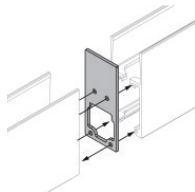

Closing cap
Material:Aluminium, colour:Anodised Aluminum, processing:Anodisation.

Code
98841