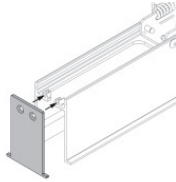

Paseo_X ON/OFF

Paseo_X ON/OFF | Lines | Accessories
96197W30

Closing cap

Code
98465