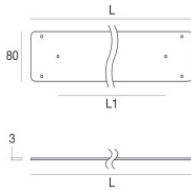

## OPTICAL

C90/C270 optics	30°
C0/C180 optics	38°
Light distribution simmetry	Symmetrical 2 assis

	<p>Cable and connector - 24V DC 190-250V AC - Conn. F.4 pin M12 (L 1,5m)                      Length 1500 mm; insulation double; cable gland: no; colors: white - black - blue - brown.</p>	<p><b>Code</b>  <u>99216</u></p>	
	<p>Cable and connector - 24V DC 190-250V AC - Conn. F.4 pin M12 (L 5m)                      Length 5000 mm; insulation double; cable gland: no; colors: white - black - blue - brown.</p>	<p><b>Code</b>  <u>89190</u></p>	
	<p>Cable and connector - Extension cable                      Length 1000 mm; insulation double; cable gland: no.</p>	<p><b>Code</b>  <u>98437</u></p>	
	<p>Cable and connector - 24V DC 190-250V AC - Conn M. + F. 4 pin M12 (L 5m)                      Length 5000 mm; insulation double; cable gland: no.</p>	<p><b>Code</b>  <u>98149</u></p>	
	<p>Cable and connector - 24V DC 190-250V AC - Conn M. + F. 4 pin M12 (L 10m)                      Length 10000 mm; insulation double; cable gland: no.</p>	<p><b>Code</b>  <u>89188</u></p>	
		<p>Key</p>	<p><b>Code</b>  <u>98475</u></p>
	<p>Cable and connector - DMX - Conn. M.5 pin M12 (L 5m)                      Length 5000 mm; insulation double; cable gland: no; external diameter: 4.5 mm.</p>	<p><b>Code</b>  <u>89189</u></p>	
	<p>Cable and connector                      Length 10000 mm; insulation double; cable gland: no.</p>	<p><b>Code</b>  <u>89187</u></p>	

# Paseo\_X ON/OFF

Paseo\_X ON/OFF | Lines | Accessories  
**96197W30**

Cable and connector - DMX - Conn. M.5 pin M12 + M.3 pin XLR (L 5m)  
 Length 5000 mm; insulation double; cable gland: no.

**Code**  
89186

Cable and connector - DMX - Conn. M.5 pin M12 + M.5 pin XLR (L 5m)  
 Length 5000 mm; insulation double; section 0.25 mm<sup>2</sup>; cable gland: no.

**Code**  
98493

Bag / Fixing kit

**Code**  
98771

Bag / Fixing kit