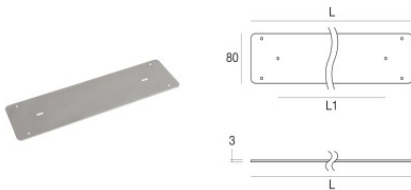

Bag / Fixing kit

Code

98773