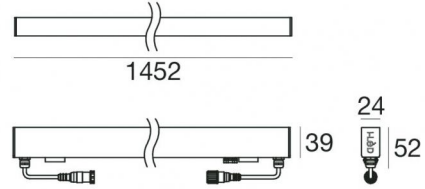

Paseo_L on/off

Lines | 85-277 V
264 topLED 19.5 W DC - 21.8 W AC | CRI 80
96152W07

Technical data

Type	Frameless
Installation position	Wall lights - Ceiling - Floor
Installation environment	Outdoor
Light Source	LED
Circuit structure	topLED
Optics	Asymmetric Wallwasher
Light emission direction	frontal
Nominal power	19.5 W DC
Total Power	21.8 W
Source lumens	2079 lm
Nominal input voltage	220 - 240 V AC
Input voltage range	85 - 277 V AC
Frequency	50 - 60 Hz
CCT / Tone	3000 K
Colour rendering index	80 Ra
C.C. / C.V.	AC
Safety class	2
IP	IP67
IK	IK08
Glow wire test	850°
Direct mounting on normally flammable surfaces	Yes
CE	Yes
Driver included	Driver
Dimmable article	No
Directional	No
Tilting	No
Walk-over	Yes
Drive-over	No
Cable included	Yes
Cable length	0.250 m
Resin potting	No
Type of light emission	Single emission
Net weight	1.45 Kg
Electrostatic discharge protection	4 KV
Surge protection	6 KV
Optics technology	Dot free
Product technological characteristics	TCS - UV Resistant