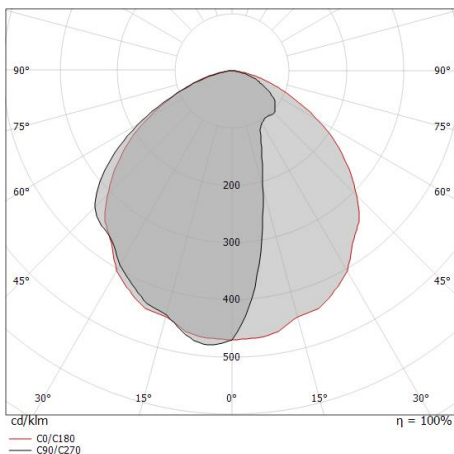

Compliant with the EN 60598-1 standard and its specific provisions.

Energy efficiency class

This product contains 4 light sources of energy efficiency class E.

Illuminotechnical Features

Light Output Ratio (LOR)	80 %
Source lumens	2079 lm
Delivered lumens	1665 lm
Consumption	21.8 W
Luminaire efficacy	76 lm/W
Colour temperature	3000 K
Standard Deviation of Colour Matching	3 Step MacAdam
Colour rendering index	80 Ra
Standard Operating Ambient Temperature	-20 / +50°C
Ordinary temperature on the glass	40°C

LED Life / Failure Ratio

L70 B20 C0 73000h

OPTICAL

C0/C180 optics	107°
Light distribution symmetry	Asymmetrical

Distance [m]	Cone diameter [m]	E(0°) E(C0)	3131 327
0.5	1.36	E(0°) E(C0)	53.6°
1.0	2.71	E(0°) E(C0)	783 82
1.5	4.07	E(0°) E(C0)	348 36
2.0	5.43	E(0°) E(C0)	196 20
2.5	6.78	E(0°) E(C0)	125 13
3.0	8.14	E(0°) E(C0)	87 9