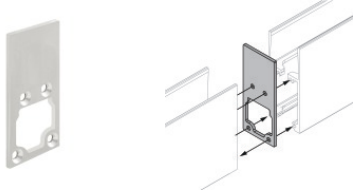

Paseo_L on/off

Paseo_L on/off | Lines | Accessories

96152W07

Closing cap

Material:Aluminium, colour:Anodised Aluminum, processing:Anodisation.

Code

98841