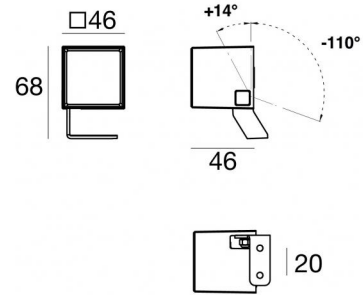

Periskop45 RGB

Projectors | 3 x powerLEDs 4.5 W DC 500 mA | RGB
95330Z60

Technical data	
Type	Surface
Installation position	Wall lights - Ceiling - Floor
Installation environment	Outdoor
Light Source	LED
Circuit structure	powerLEDs
Optics	Wide Flood
Light emission direction	frontal
Nominal power	4.5 W DC
Input voltage range	500mA
CCT / Tone	RGB
C.C. / C.V.	CC
Safety class	3
IP	IP66
IK	IK05
Glow wire test	850°
Direct mounting on normally flammable surfaces	Yes
CE	Yes
Driver included	No
Dimmable article	Yes
Directional	Swivelling
total angle (vertical plane)	124 °
Tilting	No
Walk-over	No
Drive-over	No
Cable included	Yes
Cable length	1 m
Resin potting	Yes
Type of light emission	Single emission
Net weight	0.2 Kg
Electrostatic discharge protection	No
Surge protection	No
Product technological characteristics	Acquastop - TCS

The device body is made of die-cast aluminium en ab - 46100 and features a dark brown finish, processed by means of open pore anodizing + powder coating; the diffuser is made of extra clear glass - tempered with a silk-screening treatment. The ingress protection degree is IP66; the total weight is of 0.2 kg. The power supply driver is not provided and is to be ordered separately.

The total absorbed power is 4.5 W. The power supply cable is included and features a 1 m length.

The device features protection class III and can be wall lights, ceiling or floor-mounted.

Compliant with the EN 60598-1 standard and its specific provisions.