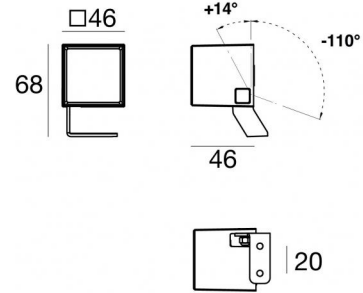

Periskop45 RGB

Projectors | 3 x powerLEDs 4.5 W DC 500 mA | RGB
95141Z60

Technical data	
Type	Surface
Installation position	Wall lights - Ceiling - Floor
Installation environment	Outdoor
Light Source	LED
Circuit structure	powerLEDs
Optics	Wide Flood
Light emission direction	frontal
Nominal power	4.5 W DC
Input voltage range	500mA
CCT / Tone	RGB
C.C. / C.V.	CC
Safety class	3
IP	IP66
IK	IK05
Glow wire test	850°
Direct mounting on normally flammable surfaces	Yes
CE	Yes
Driver included	No
Dimmable article	Yes
Directional	Swivelling
total angle (vertical plane)	124 °
Tilting	No
Walk-over	No
Drive-over	No
Cable included	Yes
Cable length	1 m
Resin potting	Yes
Type of light emission	Single emission
Net weight	0.2 Kg
Electrostatic discharge protection	No
Surge protection	No
Product technological characteristics	Acquastop - TCS

The device body is made of die-cast aluminium en ab - 46100 and features a grey finish, processed by means of open pore anodizing + powder coating; the diffuser is made of extra clear glass - tempered with a silk-screening treatment. The ingress protection degree is IP66; the total weight is of 0.2 kg. The power supply driver is not provided and is to be ordered separately.

The total absorbed power is 4.5 W. The power supply cable is included and features a 1 m length.

The device features protection class III and can be wall lights, ceiling or floor-mounted.

Compliant with the EN 60598-1 standard and its specific provisions.