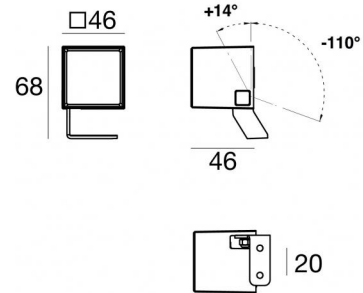

Periskop45 RGB

Projectors | 3 x powerLEDs 4.5 W DC 500 mA | RGB
95126Z15

Technical data	
Type	Surface
Installation position	Wall lights - Ceiling - Floor
Installation environment	Outdoor
Light Source	LED
Circuit structure	powerLEDs
Optics	Spot
Light emission direction	frontal
Nominal power	4.5 W DC
Input voltage range	500mA
CCT / Tone	RGB
C.C. / C.V.	CC
Safety class	3
IP	IP66
IK	IK05
Glow wire test	850°
Direct mounting on normally flammable surfaces	Yes
CE	Yes
Driver included	No
Dimmable article	Yes
Directional	Swivelling
total angle (vertical plane)	124 °
Tilting	No
Walk-over	No
Drive-over	No
Cable included	Yes
Cable length	1 m
Resin potting	Yes
Type of light emission	Single emission
Net weight	0.2 Kg
Electrostatic discharge protection	No
Surge protection	No
Product technological characteristics	Acquastop - TCS

The device body is made of die-cast aluminium en ab - 46100 and features a black finish, processed by means of open pore anodizing + powder coating; the diffuser is made of extra clear glass - tempered with a silk-screening treatment. The ingress protection degree is IP66; the total weight is of 0.2 kg. The power supply driver is not provided and is to be ordered separately.

The total absorbed power is 4.5 W. The power supply cable is included and features a 1 m length.

The device features protection class III and can be wall lights, ceiling or floor-mounted.

Compliant with the EN 60598-1 standard and its specific provisions.