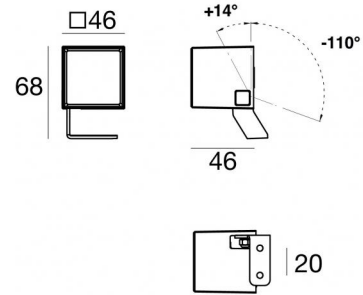

# Periskop45 RGB

Projectors | 3 x powerLEDs 4.5 W DC 500 mA | RGB  
95068Z60

Technical data	
Type	Surface
Installation position	Wall lights - Ceiling - Floor
Installation environment	Outdoor
Light Source	LED
Circuit structure	powerLEDs
Optics	Wide Flood
Light emission direction	frontal
Nominal power	4.5 W DC
Input voltage range	500mA
CCT / Tone	RGB
C.C. / C.V.	CC
Safety class	3
IP	IP66
IK	IK05
Glow wire test	850°
Direct mounting on normally flammable surfaces	Yes
CE	Yes
Driver included	No
Dimmable article	Yes
Directional	Swivelling
total angle (vertical plane)	124 °
Tilting	No
Walk-over	No
Drive-over	No
Cable included	Yes
Cable length	1 m
Resin potting	Yes
Type of light emission	Single emission
Net weight	0.2 Kg
Electrostatic discharge protection	No
Surge protection	No
Product technological characteristics	Acquastop - TCS