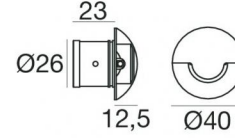

Wall Lights | 1 x powerLED 0 W DC 630 mA | CRI 80
92312C70

29

| Technical data | |
|--|-------------------|
| Type | Semi-recessed - - |
| Installation position | Wall lights |
| Installation environment | Outdoor |
| Light Source | LED |
| Optics | Wide Flood |
| Light emission direction | downward |
| Nominal power | 0 W DC |
| Input voltage range | 630mA |
| CCT / Tone | 5000 K |
| Colour rendering index | 80 Ra |
| C.C. / C.V. | CC |
| Safety class | 3 |
| IP | IP66 |
| Glow wire test | 850° |
| Direct mounting on normally flammable surfaces | Yes |
| CE | Yes |
| Driver included | No |
| Dimmable article | DALI - 1-10V |
| Directional | No |
| Tilting | No |
| Walk-over | No |
| Drive-over | No |
| Cable included | Yes |
| Cable length | 1 m |
| Resin potting | Yes |
| Type of light emission | Single emission |
| Net weight | 0.075 Kg |
| Electrostatic discharge protection | No |
| Surge protection | No |

| Finishing casing | |
|------------------|---------|
| Material | Brass |
| Colour | grey |
| Processing | Coating |

Outer casing
installation position: ceiling; type of installation: masonry L=42mm, H=35mm, D=35mm.
Material:ABS Plastic, colour:black.

Code
84336

Outer casing
installation position: wall lights; type of installation: masonry L=49mm, H=60mm, D=60mm.
Material:ABS Plastic, colour:black.

Code
84915