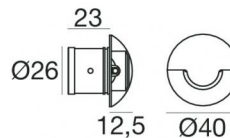

Wall Lights | x powerLED 0 W DC 630 mA | CRI 80
92311W70

29

Technical data	
Type	Semi-recessed - -
Installation position	Wall lights
Installation environment	Outdoor
Light Source	LED
Circuit structure	powerLED
Optics	Wide Flood
Light emission direction	downward
Nominal power	0 W DC
Input voltage range	630mA
CCT / Tone	3000 K
Colour rendering index	80 Ra
C.C. / C.V.	CC
Safety class	3
IP	IP66
Glow wire test	850°
Direct mounting on normally flammable surfaces	Yes
CE	Yes
Driver included	No
Dimmable article	DALI - 1-10V
Directional	No
Tilting	No
Walk-over	No
Drive-over	No
Cable included	Yes
Cable length	1 m
Resin potting	Yes
Type of light emission	Single emission
Net weight	0.075 Kg
Electrostatic discharge protection	No
Surge protection	No

Finishing casing	
Material	Brass
Colour	white RAL 9010
Processing	Coating

Outer casing
installation position: ceiling; type of installation: masonry L=42mm, H=35mm, D=35mm.
Material:ABS Plastic, colour:black.

Code

84336

Outer casing
installation position: wall lights; type of installation: masonry L=49mm, H=60mm, D=60mm.
Material:ABS Plastic, colour:black.

Code

84915