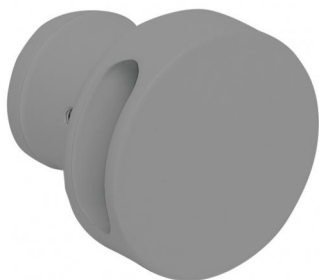

Wall Lights | x powerLED 0 W DC 630 mA | CRI 80  
92272W70

29

Technical data	
Type	Semi-recessed - -
Installation position	Wall lights
Installation environment	Outdoor
Light Source	LED
Circuit structure	powerLED
Optics	Wide Flood
Light emission direction	downward
Nominal power	0 W DC
Input voltage range	630mA
CCT / Tone	3000 K
Colour rendering index	80 Ra
C.C. / C.V.	CC
Safety class	3
IP	IP66
Glow wire test	850°
Direct mounting on normally flammable surfaces	Yes
CE	Yes
Driver included	No
Dimmable article	DALI - 1-10V
Directional	No
Tilting	No
Walk-over	No
Drive-over	No
Cable included	Yes
Cable length	1 m
Resin potting	Yes
Type of light emission	Single emission
Net weight	0.127 Kg
Electrostatic discharge protection	No
Surge protection	No

Finishing casing	
Material	Aluminium
Colour	Grey
Processing	Coating

Outer casing  
installation position: ceiling; type of installation: masonry L=42mm, H=35mm, D=35mm.  
Material:ABS Plastic, colour:black.

**Code**

84336

Outer casing  
installation position: wall lights; type of installation: masonry L=49mm, H=60mm, D=60mm.  
Material:ABS Plastic, colour:black.

**Code**

84915