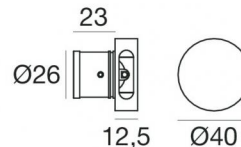

Wall Lights | x powerLED 0 W DC 630 mA | CRI 80  
92272W70

29

Technical data	
Type	Semi-recessed - -
Installation position	Wall lights
Installation environment	Outdoor
Light Source	LED
Circuit structure	powerLED
Optics	Wide Flood
Light emission direction	downward
Nominal power	0 W DC
Input voltage range	630mA
CCT / Tone	3000 K
Colour rendering index	80 Ra
C.C. / C.V.	CC
Safety class	3
IP	IP66
Glow wire test	850°
Direct mounting on normally flammable surfaces	Yes
CE	Yes
Driver included	No
Dimmable article	DALI - 1-10V
Directional	No
Tilting	No
Walk-over	No
Drive-over	No
Cable included	Yes
Cable length	1 m
Resin potting	Yes
Type of light emission	Single emission
Net weight	0.127 Kg
Electrostatic discharge protection	No
Surge protection	No

Finishing casing	
Material	Aluminium
Colour	Grey
Processing	Coating

Outer casing  
installation position: ceiling; type of installation: masonry L=42mm, H=35mm, D=35mm.  
Material:ABS Plastic, colour:black.

**Code**

84336

Outer casing  
installation position: wall lights; type of installation: masonry L=49mm, H=60mm, D=60mm.  
Material:ABS Plastic, colour:black.

**Code**

84915