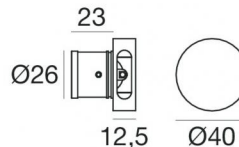

Wall Lights | 1 x powerLED 0 W DC 630 mA | CRI 80
92272C70

29

Technical data	
Type	Semi-recessed - -
Installation position	Wall lights
Installation environment	Outdoor
Light Source	LED
Optics	Wide Flood
Light emission direction	downward
Nominal power	0 W DC
Input voltage range	630mA
CCT / Tone	5000 K
Colour rendering index	80 Ra
C.C. / C.V.	CC
Safety class	3
IP	IP66
Glow wire test	850°
Direct mounting on normally flammable surfaces	Yes
CE	Yes
Driver included	No
Dimmable article	DALI - 1-10V
Directional	No
Tilting	No
Walk-over	No
Drive-over	No
Cable included	Yes
Cable length	1 m
Resin potting	Yes
Type of light emission	Single emission
Net weight	0.127 Kg
Electrostatic discharge protection	No
Surge protection	No

Finishing casing	
Material	Aluminium
Colour	Grey
Processing	Coating

Outer casing
installation position: ceiling; type of installation: masonry L=42mm, H=35mm, D=35mm.
Material:ABS Plastic, colour:black.

Code

84336

Outer casing
installation position: wall lights; type of installation: masonry L=49mm, H=60mm, D=60mm.
Material:ABS Plastic, colour:black.

Code

84915