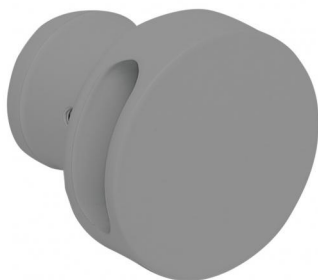

Wall Lights | 1 x powerLED 0 W DC 630 mA | CRI 80
92272C70

29

Technical data	
Type	Semi-recessed - -
Installation position	Wall lights
Installation environment	Outdoor
Light Source	LED
Optics	Wide Flood
Light emission direction	downward
Nominal power	0 W DC
Input voltage range	630mA
CCT / Tone	5000 K
Colour rendering index	80 Ra
C.C. / C.V.	CC
Safety class	3
IP	IP66
Glow wire test	850°
Direct mounting on normally flammable surfaces	Yes
CE	Yes
Driver included	No
Dimmable article	DALI - 1-10V
Directional	No
Tilting	No
Walk-over	No
Drive-over	No
Cable included	Yes
Cable length	1 m
Resin potting	Yes
Type of light emission	Single emission
Net weight	0.127 Kg
Electrostatic discharge protection	No
Surge protection	No

Finishing casing	
Material	Aluminium
Colour	Grey
Processing	Coating

Outer casing
installation position: ceiling; type of installation: masonry L=42mm, H=35mm, D=35mm.
Material:ABS Plastic, colour:black.

Code

84336

Outer casing
installation position: wall lights; type of installation: masonry L=49mm, H=60mm, D=60mm.
Material:ABS Plastic, colour:black.

Code

84915