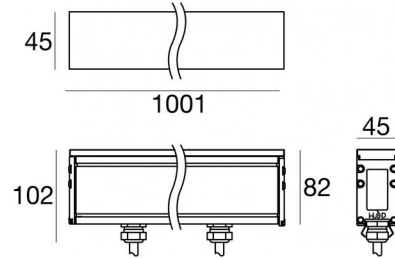

Lines | x powerLEDs 0 W DC - 44 W AC | CRI 80
92129W15

Technical data	
Type	Frameless
Installation position	Floor
Installation environment	Outdoor
Light Source	LED
Circuit structure	powerLEDs
Optics	Spot
Light emission direction	upward
Nominal power	0 W DC
Total Power	44 W
Nominal input voltage	220 - 240 V AC
Input voltage range	198 - 264 V AC
CCT / Tone	3000 K
Colour rendering index	80 Ra
C.C. / C.V.	AC
Safety class	1
IP	IP67
IK	IK10
Glow wire test	850°
Direct mounting on normally flammable surfaces	Yes
CE	Yes
Driver included	Driver
Dimmable article	No
Directional	No
Tilting	No
Walk-over	Yes
Drive-over	5000 Kg
Cable included	Yes
Cable length	0.2 m
Resin potting	No
Type of light emission	Single emission
Net weight	4.8 Kg
Electrostatic discharge protection	4 KV
Surge protection	6 KV
Product technological characteristics	Acquastop - TVS

Cable connector	Male Plug 3 pin
IP (locked condition)	68
Cable connector	Female Socket 3 Pin

	<p>Cable and connector Length 2000 mm; insulation double; section 1.5 mm²; cable gland: no; external diameter: 9.5 mm; colors: blue - brown - yellow-green.</p>	<p>Code <u>99057</u></p>	
	<p>Cable and connector Length 5000 mm; insulation double; section 1.5 mm²; cable gland: no; external diameter: 9.5 mm; colors: blue - brown - yellow-green.</p>	<p>Code <u>98147</u></p>	
		<p>Cable and connector Length 10000 mm; insulation double; section 1.5 mm²; cable gland: no; external diameter: 9.5 mm; colors: blue - brown - yellow-green.</p>	<p>Code <u>98146</u></p>
		<p>Outer casing installation position: floor; type of installation: masonry L=1001mm, H=140mm, D=75mm Material:Aluminium 6060, colour:Anodised Black, processing:15 µm Anodizing.</p>	<p>Finish Code <u>98726</u></p>
	<p>Key</p>	<p>Code <u>98957</u></p>	