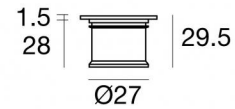

Uplights | x powerLED 0 W DC 350 mA | CRI 80
92088M15

Technical data	
Type	Frame
Installation position	Floor
Installation environment	Outdoor
Light Source	LED
Circuit structure	powerLED
Optics	Spot
Light emission direction	upward
Nominal power	0 W DC
Input voltage range	350mA
CCT / Tone	2700 K
Colour rendering index	80 Ra
C.C. / C.V.	CC
Safety class	3
IP	IP66
IK	IK05
Glow wire test	850°
Direct mounting on normally flammable surfaces	Yes
CE	Yes
Driver included	No
Dimmable article	DALI - 1-10V
Directional	No
Tilting	No
Walk-over	Yes
Drive-over	No
Cable included	Yes
Cable length	1 m
Resin potting	Yes
Type of light emission	Single emission
Net weight	0.066 Kg
Electrostatic discharge protection	No
Surge protection	No

Finishing casing	
Material	Brass
Colour	White
Processing	Coating

Beret_Q | Uplights | Accessories
92088M15

Outer casing
installation position: wall lights; type of installation: masonry L=49mm, H=60mm, D=60mm.
Material:ABS Plastic, colour:black.