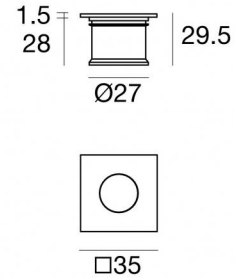

Uplights | x powerLED 0 W DC 350 mA | CRI 80
92069W60

Technical data	
Type	Frame
Installation position	Floor
Installation environment	Outdoor
Light Source	LED
Circuit structure	powerLED
Optics	Wide Flood
Light emission direction	upward
Nominal power	0 W DC
Input voltage range	350mA
CCT / Tone	3000 K
Colour rendering index	80 Ra
C.C. / C.V.	CC
Safety class	3
IP	IP66
IK	IK05
Glow wire test	850°
Direct mounting on normally flammable surfaces	Yes
CE	Yes
Driver included	No
Dimmable article	DALI - 1-10V
Directional	No
Tilting	No
Walk-over	Yes
Drive-over	No
Cable included	Yes
Cable length	1 m
Resin potting	Yes
Type of light emission	Single emission
Net weight	0.066 Kg
Electrostatic discharge protection	No
Surge protection	No

Finishing casing	
Material	Brass
Colour	chrome
Processing	Electroplating

Beret_Q | Uplights | Accessories
92069W60

Outer casing
installation position: wall lights; type of installation: masonry L=49mm, H=60mm, D=60mm.
Material:ABS Plastic, colour:black.

Code
84915

Outer casing
installation position: ceiling; type of installation: masonry L=42mm, H=35mm, D=35mm.
Material:ABS Plastic, colour:black.

Code
84336